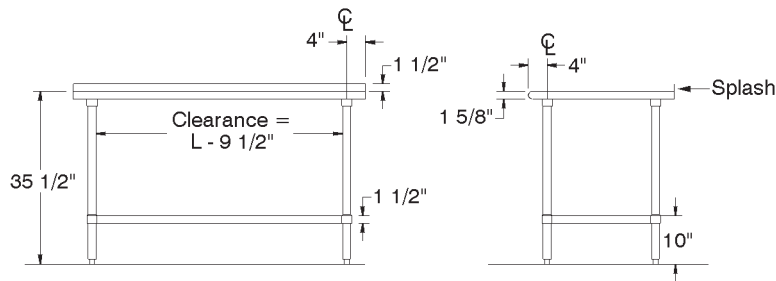

NEW YORK
Fax: (631) 242-6900

GEORGIA
Fax: (770) 775-5625

TEXAS
Fax: (972) 932-4795

NEVADA
Fax: (775) 972-1578

DIMENSIONS and SPECIFICATIONS

ALL DIMENSIONS ARE TYPICAL TOL ± .500"

All Units Shipped Unassembled (KD) for Reduced Shipping Costs.

FSS & FLG Series Undershelf Style 1 1/2" Backsplash

Finished size of undershelf = Length minus 5 3/4"
Width minus 5 3/4"

Units 8ft. and larger are furnished with six (6) legs

FSS-Series: Stainless Steel Legs & Undershelf