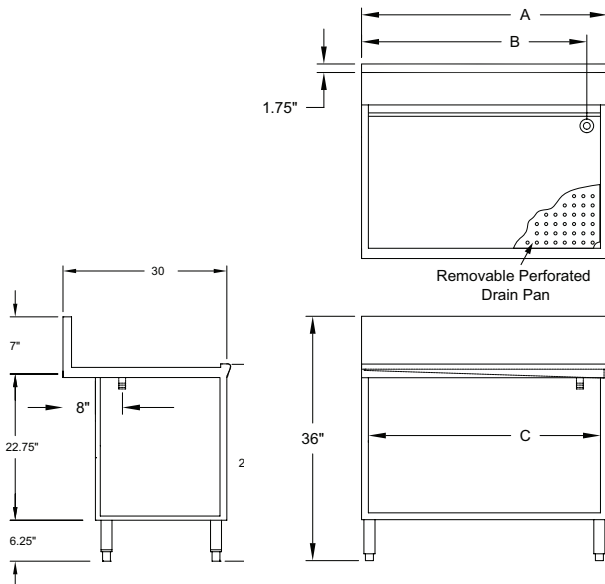

DIMENSIONS and SPECIFICATIONS

TOL Overall: $\pm .500"$ Interior: $\pm .250"$

ALL DIMENSIONS ARE TYPICAL

PRSCO-19 Series

PRSCD-19 Series

PRSCO-24 Series

PRSCD-24 Series