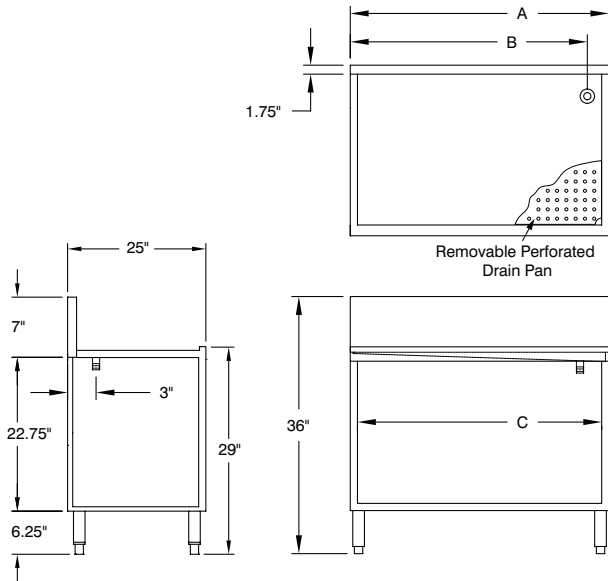

Add an "-M" after model number.
(For example, PRSCO-19-18 would read PRSCO-19-18-M)

ADD A SINK

SU-22A 10" x 14" x 10"

SU-22B 9-1/2" x 11-1/2" x 6"

25" WIDE Model #	Approx. Weight	Approx. Cu. Ft.	30" WIDE Model #	Approx. Weight	Approx. Cu. Ft.	O.A. Length (A)	Dist. To Drain (B)	Opening In Front (C)
---------------------	-------------------	--------------------	---------------------	-------------------	--------------------	--------------------	-----------------------	-------------------------

With Hinged Doors

PRSCD-19-12	58 lbs.	12	PRSCD-24-12	65 lbs.	15	12"	9 3/4"	11 3/4"
PRSCD-19-18	65 lbs.	12	PRSCD-24-18	72 lbs.	15	18"	15"	14"
PRSCD-19-24	72 lbs.	12	PRSCD-24-24	79 lbs.	15	24"	21"	20"
PRSCD-19-30	79 lbs.	15	PRSCD-24-30	85 lbs.	18	30"	27"	26"
PRSCD-19-36	85 lbs.	18	PRSCD-24-36	92 lbs.	22	36"	33"	32"
PRSCD-19-42	90 lbs.	21	PRSCD-24-42	98 lbs.	28	42"	39"	38"
PRSCD-19-48	95 lbs.	24	PRSCD-24-48	102 lbs.	30	48"	45"	44"

DIMENSIONS and SPECIFICATIONS

TOL Overall: $\pm .500"$ Interior: $\pm .250"$

ALL DIMENSIONS ARE TYPICAL

PRSCO-19 Series

PRSCD-19 Series

PRSCO-24 Series

PRSCD-24 Series