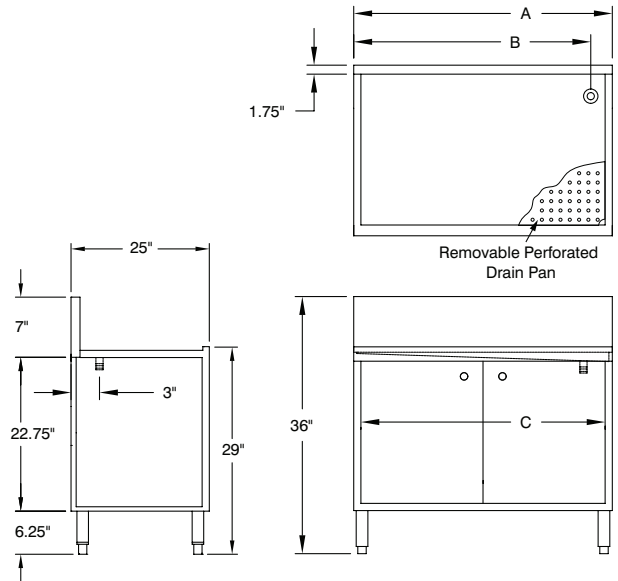

Add an "-M" after model number.
(For example, PRSCO-19-18 would read PRSCO-19-18-M)

ADD A SINK

SU-22A 10" x 14" x 10"

SU-22B 9-1/2" x 11-1/2" x 6"

25" WIDE Model #	Approx. Weight	Approx. Cu. Ft.	30" WIDE Model #	Approx. Weight	Approx. Cu. Ft.	O.A. Length (A)	Dist. To Drain (B)	Opening In Front (C)
---------------------	-------------------	--------------------	---------------------	-------------------	--------------------	--------------------	-----------------------	-------------------------

DIMENSIONS and SPECIFICATIONS

TOL Overall: $\pm .500"$ Interior: $\pm .250"$

ALL DIMENSIONS ARE TYPICAL

PRSCO-19 Series

PRSCD-19 Series

PRSCO-24 Series

PRSCD-24 Series