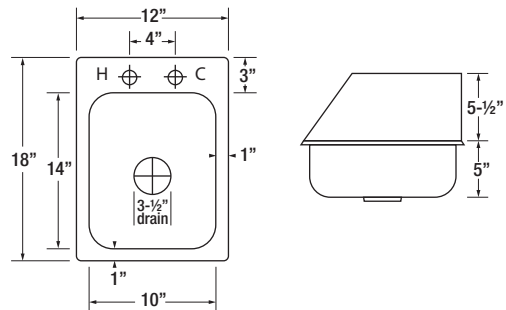

Model: _____ Item #: _____ Date: _____

Project: _____ Qty: _____ Approved By: _____

Drop-In Sinks with 3-1/2" Drains

DROP-IN SINKS

HS-1225