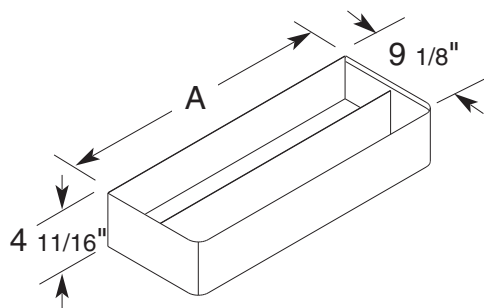

Specifications

Keyhole

W6636 L. B. White Road, Onalaska, WI 54650 | PH: 608-783-2800 | TOLL FREE: 800-345-0018 | FAX: 608-783-6115 | www.lacrossecooler.com

La Crosse has a policy of continuous product improvement, and reserves the right to change design and specifications without notice.