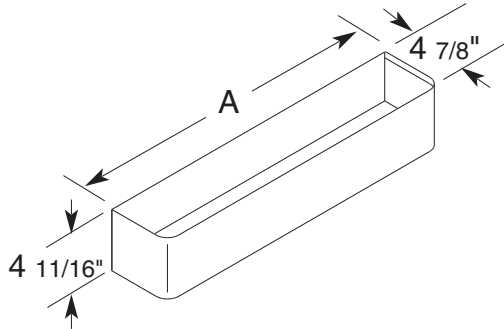

Specifications

Keyhole

W6636 L. B. White Road, Onalaska, WI 54650 | PH: 608-783-2800 | TOLL FREE: 800-345-0018 | FAX: 608-783-6115 | www.lacrossecooler.com

La Crosse has a policy of continuous product improvement, and reserves the right to change design and specifications without notice.