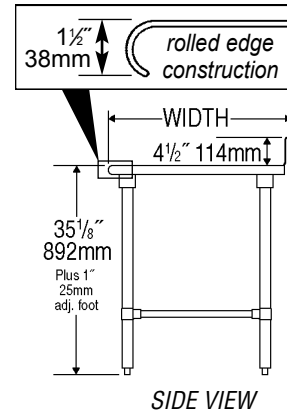

Crossbracing—1¼" (38mm)-diameter

- Heavy gauge, galvanized.
- Aluminum castings join crossbraces, legs and rear brace.

Legs—1½" (41mm)-diameter

- Tables 96" (2438mm) and longer come with six legs or more.
- Heavy gauge galvanized steel.
- 1" (25mm) adjustable hi-impact plastic feet.

model #	# of legs	width		length		weight	
		in.	mm	in.	mm	lbs.	kg
T2424GTB-BS	4	24"	610	24"	610	41	18.6
T2430GTB-BS	4	24"	610	30"	762	46	20.9
T2436GTB-BS	4	24"	610	36"	914	51	23.1
T2448GTB-BS	4	24"	610	48"	1219	61	27.7
T2460GTB-BS	4	24"	610	60"	1524	71	32.2
T2472GTB-BS	4	24"	610	72"	1829	81	36.7
T2484GTB-BS	4	24"	610	84"	2134	91	41.3
T2496GTB-BS	6	24"	610	96"	2438	101	45.8
T24108GTB-BS	6	24"	610	108"	2743	111	50.3
T24120GTB-BS	6	24"	610	120"	3048	121	54.9
T24132GTB-BS	8	24"	610	132"	3353	131	59.4
T24144GTB-BS	8	24"	610	144"	3658	141	64.0
T3030GTB-BS	4	30"	762	30"	762	51	23.1
T3036GTB-BS	4	30"	762	36"	914	56	25.4
T3048GTB-BS	4	30"	762	48"	1219	66	29.9
T3060GTB-BS	4	30"	762	60"	1524	76	34.5
T3072GTB-BS	4	30"	762	72"	1829	86	39.0
T3084GTB-BS	4	30"	762	84"	2134	96	43.6
T3096GTB-BS	6	30"	762	96"	2438	106	48.1
T30108GTB-BS	6	30"	762	108"	2743	116	52.6
T30120GTB-BS	6	30"	762	120"	3048	126	57.2
T30132GTB-BS	8	30"	762	132"	3353	136	61.7
T30144GTB-BS	8	30"	762	144"	3658	146	66.2
T3648GTB-BS	4	36"	914	48"	1219	71	32.2
T3660GTB-BS	4	36"	914	60"	1524	81	36.7
T3672GTB-BS	4	36"	914	72"	1829	91	41.3
T3684GTB-BS	4	36"	914	84"	2134	101	45.8
T3696GTB-BS	6	36"	914	96"	2438	111	50.3
T36108GTB-BS	6	36"	914	108"	2743	121	54.9
T36120GTB-BS	6	36"	914	120"	3048	131	59.4
T36132GTB-BS	8	36"	914	132"	3353	141	64.0
T36144GTB-BS	8	36"	914	144"	3658	151	68.5