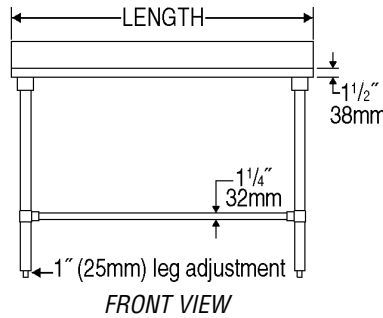

Crossbracing—1¼" (38mm)-diameter

- Heavy gauge, galvanized.
- Aluminum castings join crossbraces, legs and rear brace.

Legs—1½" (41mm)-diameter

- Tables 96" (2438mm) and longer come with six legs or more.
- Heavy gauge galvanized steel.
- 1" (25mm) adjustable hi-impact plastic feet.

model #	# of legs	width		length		weight	
		in.	mm	in.	mm	lbs.	kg
T2424GTB-BS	4	24"	610	24"	610	41	18.6
T2430GTB-BS	4	24"	610	30"	762	46	20.9
T2436GTB-BS	4	24"	610	36"	914	51	23.1
T2448GTB-BS	4	24"	610	48"	1219	61	27.7
T2460GTB-BS	4	24"	610	60"	1524	71	32.2
T2472GTB-BS	4	24"	610	72"	1829	81	36.7
T2484GTB-BS	4	24"	610	84"	2134	91	41.3
T2496GTB-BS	6	24"	610	96"	2438	101	45.8
T24108GTB-BS	6	24"	610	108"	2743	111	50.3
T24120GTB-BS	6	24"	610	120"	3048	121	54.9
T24132GTB-BS	8	24"	610	132"	3353	131	59.4
T24144GTB-BS	8	24"	610	144"	3658	141	64.0
T3030GTB-BS	4	30"	762	30"	762	51	23.1
T3036GTB-BS	4	30"	762	36"	914	56	25.4
T3048GTB-BS	4	30"	762	48"	1219	66	29.9
T3060GTB-BS	4	30"	762	60"	1524	76	34.5
T3072GTB-BS	4	30"	762	72"	1829	86	39.0
T3084GTB-BS	4	30"	762	84"	2134	96	43.6
T3096GTB-BS	6	30"	762	96"	2438	106	48.1
T30108GTB-BS	6	30"	762	108"	2743	116	52.6
T30120GTB-BS	6	30"	762	120"	3048	126	57.2
T30132GTB-BS	8	30"	762	132"	3353	136	61.7
T30144GTB-BS	8	30"	762	144"	3658	146	66.2
T3648GTB-BS	4	36"	914	48"	1219	71	32.2
T3660GTB-BS	4	36"	914	60"	1524	81	36.7
T3672GTB-BS	4	36"	914	72"	1829	91	41.3
T3684GTB-BS	4	36"	914	84"	2134	101	45.8
T3696GTB-BS	6	36"	914	96"	2438	111	50.3
T36108GTB-BS	6	36"	914	108"	2743	121	54.9
T36120GTB-BS	6	36"	914	120"	3048	131	59.4
T36132GTB-BS	8	36"	914	132"	3353	141	64.0
T36144GTB-BS	8	36"	914	144"	3658	151	68.5