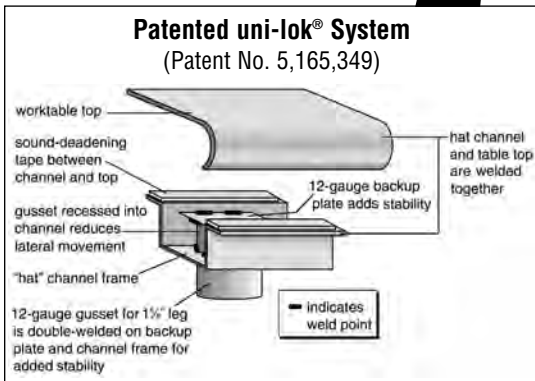

worktable with backsplash and tubular base —shown with optional drawer

Item No.: _____
Project No.: _____
S.I.S. No.: _____

Worktables with Backsplash and Galvanized Tubular Base —Budget Series

MODELS:

☐ T2424GTB-BS	☐ T24108GTB-BS	☐ T3072GTB-BS	☐ T3660GTB-BS
☐ T2430GTB-BS	☐ T24120GTB-BS	☐ T3084GTB-BS	☐ T3672GTB-BS
☐ T2436GTB-BS	☐ T24132GTB-BS	☐ T3096GTB-BS	☐ T3684GTB-BS
☐ T2448GTB-BS	☐ T24144GTB-BS	☐ T30108GTB-BS	☐ T3696GTB-BS
☐ T2460GTB-BS	☐ T3030GTB-BS	☐ T30120GTB-BS	☐ T36108GTB-BS
☐ T2472GTB-BS	☐ T3036GTB-BS	☐ T30132GTB-BS	☐ T36120GTB-BS
☐ T2484GTB-BS	☐ T3048GTB-BS	☐ T30144GTB-BS	☐ T36132GTB-BS
☐ T2496GTB-BS	☐ T3060GTB-BS	☐ T3648GTB-BS	☐ T36144GTB-BS

Tabletop

- Patented uni-lok® gusset system (patent #5,165,349): gussets are recessed into hat channel, reducing lateral movement.
- Top reinforced with welded-on hat channel.
- Sound-deadened between top and channels.
- 4½" (114mm)-high 90° backsplash with 1" (25mm) turn at 90°.
- 1½" (38mm)-diameter 180° rolled edge on front. Ends are turned down 90°, providing for flush installations when required.
- Heavy gauge type 430 polished stainless steel.

Crossbracing—1¼" (38mm)-diameter

- Heavy gauge, galvanized.
- Aluminum castings join crossbraces, legs and rear brace.

Legs—1½" (41mm)-diameter

- Tables 96" (2438mm) and longer come with six legs or more.
- Heavy gauge galvanized steel.
- 1" (25mm) adjustable hi-impact plastic feet.

Options / Accessories

☐ Drawer	☐ Duplex receptacles
☐ Lock	☐ Pot rack
☐ Casters	☐ Sink
☐ Stainless steel bullet feet	☐ Stabilizer Bar (for 30"- and 36"-wide tables)
☐ Overshelves	
☐ Power strip (for material handling)	

EAGLE GROUP
100 Industrial Boulevard, Clayton, DE 19938-8903 USA
Phone: 302-653-3000 • Fax: 302-653-2065
www.eaglegrp.com

Foodservice Division: Phone 800-441-8440
MHC/Retail Display Divisions: Phone 800-637-5100

For custom configuration or fabrication needs, contact our **SpecFAB® Division**.
Phone: 302-653-3000 • Fax: 302-653-2065 • e-mail: quotes@eaglegrp.com

Certifications / Approvals

AUTOQUOTES

EG10.46A Rev. 10/15

Spec sheets available for viewing, printing or downloading from our online literature library at www.eaglegrp.com