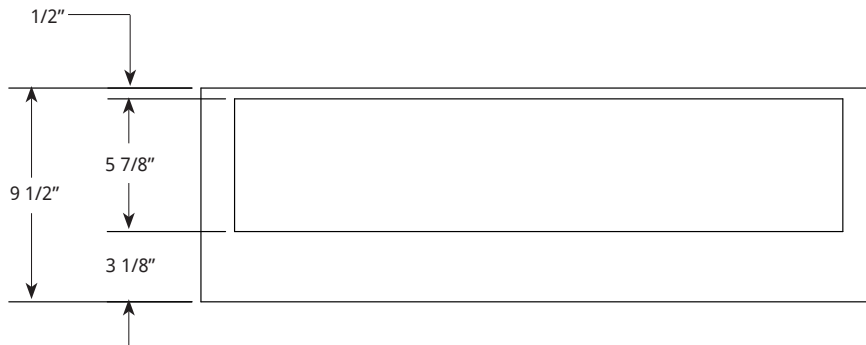

FEATURES:

- 304 Stainless Steel Sides and Bottom
- 5 1/2" Tempered Glass Viewing Pane
- Available in 24", 30", 36", and 48" Lengths
- Available in Single or Double Pane Model (Double Pane Designated by Adding [-2])
- 1 1/2" Drain with Shut Off Valve
- Includes 3 ft. Drain Tube
- Constructed to Meet NSF Specifications

MODEL NUMBERS:

Description	Model
Single Panel	MDG24
	MDG30
	MDG36
	MDG48
Double Panel	MDG24-2
	MDG30-2
	MDG36-2
	MDG48-2

GLASS FRONT MERCHANDISER

TOP VIEW:

FRONT VIEW:

Model Number	Width (A)
MDG24 (-2)	24"
MDG30 (-2)	30"
MDG36 (-2)	36"
MDG48 (-2)	48"