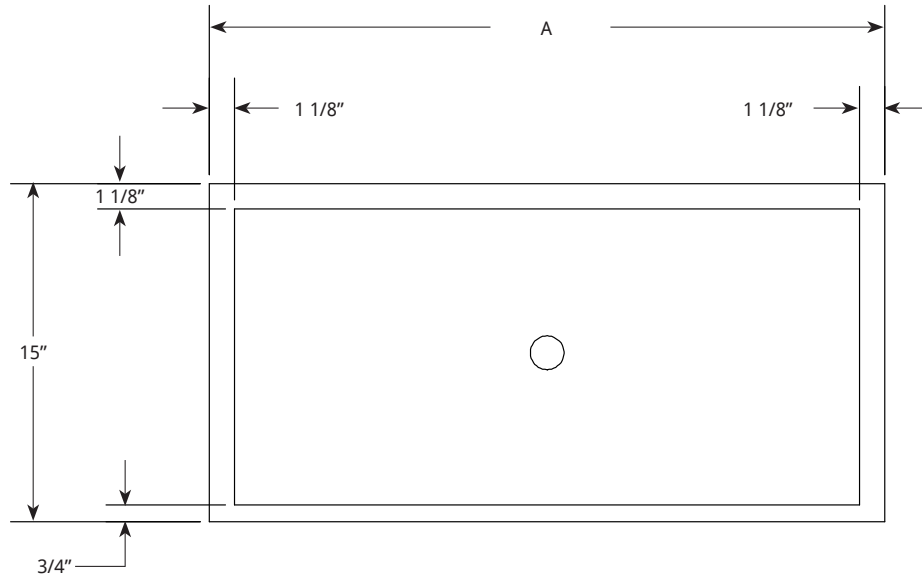

FEATURES:

- 304 Stainless Steel Sides and Bottom
- 5 1/2" Tempered Glass Viewing Pane
- Available in 24", 30", 36", and 48" Lengths
- Available in Single or Double Pane Model (Double Pane Designated by Adding [-2])
- 1 1/2" Drain with Shut Off Valve
- Includes 3 ft. Drain Tube
- Constructed to Meet NSF Specifications

MODEL NUMBERS:

Description	Model
Single Panel	MDG24
	MDG30
	MDG36
	MDG48
Double Panel	MDG24-2
	MDG30-2
	MDG36-2
	MDG48-2

GLASS FRONT MERCHANDISER

TOP VIEW:

FRONT VIEW:

Model Number	Width (A)
MDG24 (-2)	24"
MDG30 (-2)	30"
MDG36 (-2)	36"
MDG48 (-2)	48"