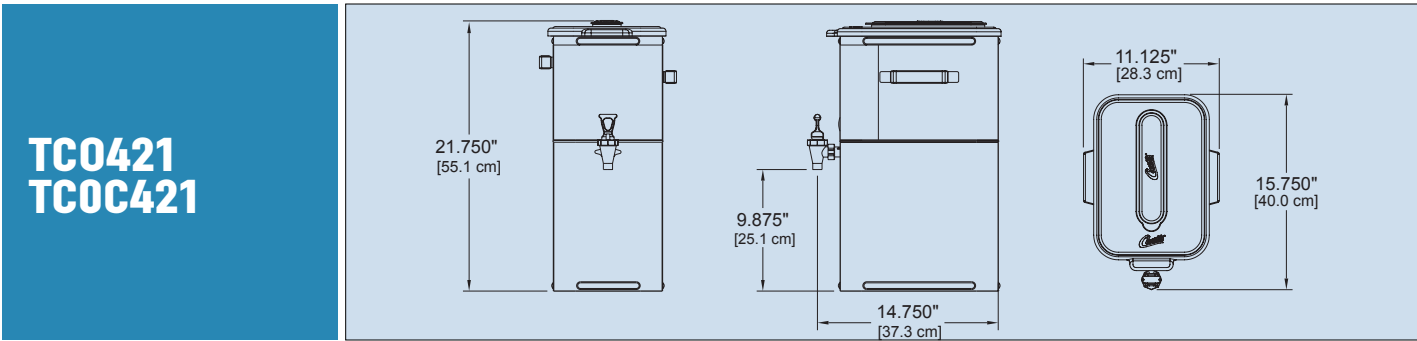

PTT3T - G3 Series Brewer
(With standard Tea Toter Dispenser)

Specifications	TCO-421/TCOC-421	TCO-419	TCO-417	TCO-308
Capacity	4 Gallons	4 Gallons	4 Gallons	3 Gallons
Faucet Clearance	9.875"	7.875"	5.875"	0.125"
Dimensions (H x W x D)	21.750" x 11.125" x 15.750"	19.750" x 11.125" x 15.750"	17.750" x 11.125" x 15.750"	9.250" x 11.125" x 15.750"
Shipping Weight	14 Lbs.	14 Lbs.	13 Lbs.	8 Lbs.
Cube (cu. ft.)	3.68	3.68	3.68	1.80