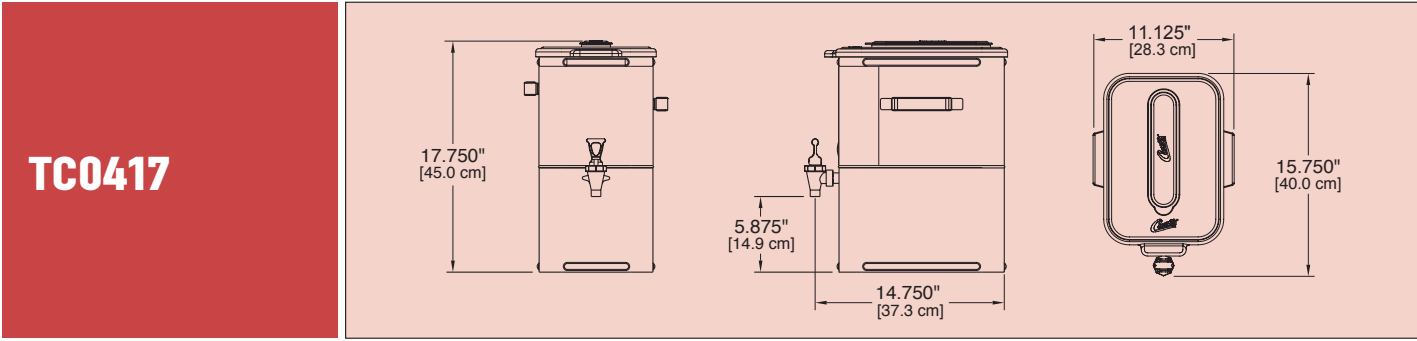

PTT3T - G3 Series Brewer
(With standard Tea Toter Dispenser)

Specifications	TCO-421/TCOC-421	TCO-419	TCO-417	TCO-308
Capacity	4 Gallons	4 Gallons	4 Gallons	3 Gallons
Faucet Clearance	9.875"	7.875"	5.875"	0.125"
Dimensions (H x W x D)	21.750" x 11.125" x 15.750"	19.750" x 11.125" x 15.750"	17.750" x 11.125" x 15.750"	9.250" x 11.125" x 15.750"
Shipping Weight	14 Lbs.	14 Lbs.	13 Lbs.	8 Lbs.
Cube (cu. ft.)	3.68	3.68	3.68	1.80