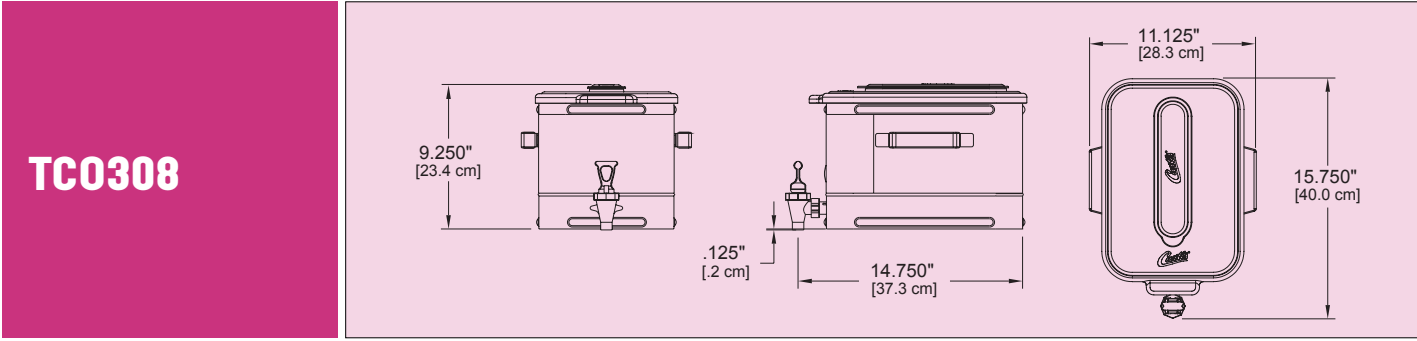

PTT3T - G3 Series Brewer
(With standard Tea Toter Dispenser)

Specifications	TCO-421/TCOC-421	TCO-419	TCO-417	TCO-308
Capacity	4 Gallons	4 Gallons	4 Gallons	3 Gallons
Faucet Clearance	9.875"	7.875"	5.875"	0.125"
Dimensions (H x W x D)	21.750" x 11.125" x 15.750"	19.750" x 11.125" x 15.750"	17.750" x 11.125" x 15.750"	9.250" x 11.125" x 15.750"
Shipping Weight	14 Lbs.	14 Lbs.	13 Lbs.	8 Lbs.
Cube (cu. ft.)	3.68	3.68	3.68	1.80