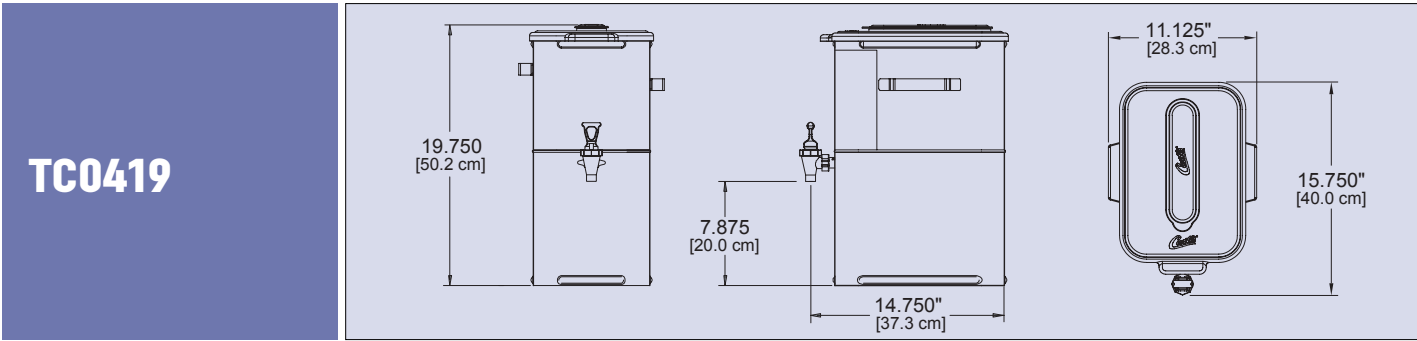

PTT3T - G3 Series Brewer
(With standard Tea Toter Dispenser)

Specifications	TCO-421/TCOC-421	TCO-419	TCO-417	TCO-308
Capacity	4 Gallons	4 Gallons	4 Gallons	3 Gallons
Faucet Clearance	9.875"	7.875"	5.875"	0.125"
Dimensions (H x W x D)	21.750" x 11.125" x 15.750"	19.750" x 11.125" x 15.750"	17.750" x 11.125" x 15.750"	9.250" x 11.125" x 15.750"
Shipping Weight	14 Lbs.	14 Lbs.	13 Lbs.	8 Lbs.
Cube (cu. ft.)	3.68	3.68	3.68	1.80