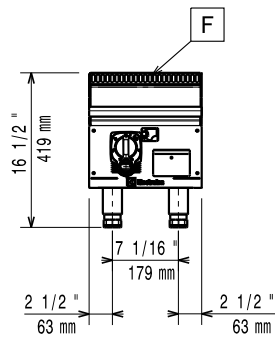

Construction

- 4 screws to install on the cupboard base are supplied with the unit.
- Gas pressure regulator is supplied with the unit.

Optional Accessories

- Scraper for smooth griddle PNC 164255
- EMPower - 4 pins to fix top to refrigerated/open base PNC 169048
- EMPower back mounted rear shelf-spacer, 12" unit PNC 169096
- Portioning Shelf 12" PNC 169173
- Scraper for ribbed griddle PNC 206420

Front

Top

EQ = Equipotential screw
G = Gas connection
Side

Gas
Gas Power:
169115 (ARG12FR) 26000 Btu/hr (7.6 kW)
Gas Inlet:
3/4"
Key Information:
External dimensions, Width: 12 1/64" (305 mm)

External dimensions, Depth: 31 1/2" (800 mm)

External dimensions, Height: 16 1/2" (419 mm)

Net weight: 82 lbs (37 kg)

Shipping width: 35 7/16" (900 mm)

Shipping depth: 14" (355 mm)

Shipping height: 25 1/2" (648 mm)

Shipping weight: 93 lbs (42 kg)

Shipping volume: 7.31 ft³ (0.21 m³)