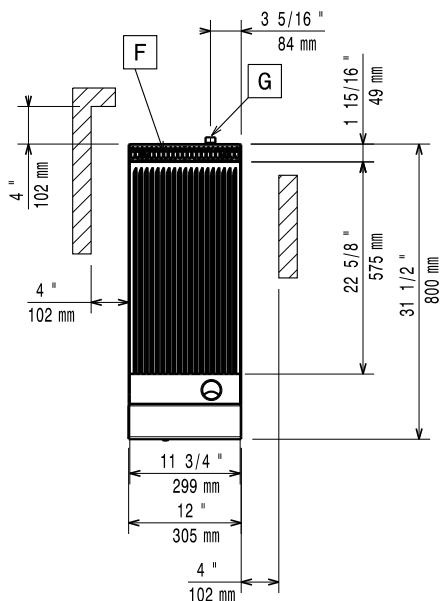

Construction

- 4 screws to install on the cupboard base are supplied with the unit.
- Gas pressure regulator is supplied with the unit.

Optional Accessories

- Scraper for smooth griddle PNC 164255
- EMPower - 4 pins to fix top to refrigerated/open base PNC 169048
- EMPower back mounted rear shelf-spacer, 12" unit PNC 169096
- Portioning Shelf 12" PNC 169173
- Scraper for ribbed griddle PNC 206420

Electrolux

EMPower
Full Ribbed Gas Griddle Top - 12"

Electrolux Professional, Inc.

www.electroluxusa.com/professional

10200 David Taylor Drive, Charlotte, NC 28262 • Telephone Number: 866-449-4200 • Fax Number: 704-547-7401

Front

Top

EQ = Equipotential screw
G = Gas connection
Side

Gas
Gas Power:
169115 (ARG12FR) 26000 Btu/hr (7.6 kW)
Gas Inlet:
3/4"
Key Information:
External dimensions, Width: 12 1/64" (305 mm)

External dimensions, Depth: 31 1/2" (800 mm)

External dimensions, Height: 16 1/2" (419 mm)

Net weight: 82 lbs (37 kg)

Shipping width: 35 7/16" (900 mm)

Shipping depth: 14" (355 mm)

Shipping height: 25 1/2" (648 mm)

Shipping weight: 93 lbs (42 kg)

Shipping volume: 7.31 ft³ (0.21 m³)