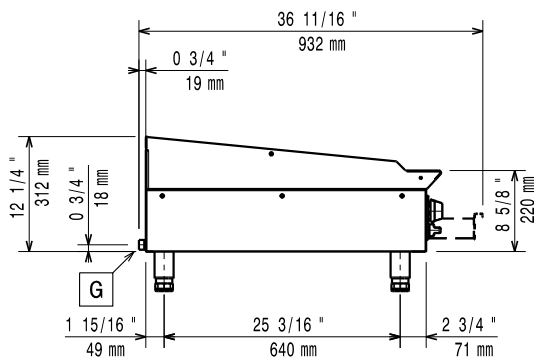

Construction

- 4 screws to install on the cupboard base are supplied with the unit.
- Gas pressure regulator is supplied with the unit.

Optional Accessories

- Scraper for smooth griddle PNC 164255
- EMPower - 4 pins to fix top to refrigerated/open base PNC 169048
- EMPower back mounted rear shelf-spacer, 12" unit PNC 169096
- Portioning Shelf 12" PNC 169173
- Scraper for ribbed griddle PNC 206420

Electrolux

EMPower
Full Ribbed Gas Griddle Top - 12"

Electrolux Professional, Inc.

www.electroluxusa.com/professional

10200 David Taylor Drive, Charlotte, NC 28262 • Telephone Number: 866-449-4200 • Fax Number: 704-547-7401

Front

Top

EQ = Equipotential screw
G = Gas connection
Side

Gas
Gas Power:
169115 (ARG12FR) 26000 Btu/hr (7.6 kW)
Gas Inlet:
3/4"
Key Information:
External dimensions, Width: 12 1/64" (305 mm)

External dimensions, Depth: 31 1/2" (800 mm)

External dimensions, Height: 16 1/2" (419 mm)

Net weight: 82 lbs (37 kg)

Shipping width: 35 7/16" (900 mm)

Shipping depth: 14" (355 mm)

Shipping height: 25 1/2" (648 mm)

Shipping weight: 93 lbs (42 kg)

Shipping volume: 7.31 ft³ (0.21 m³)