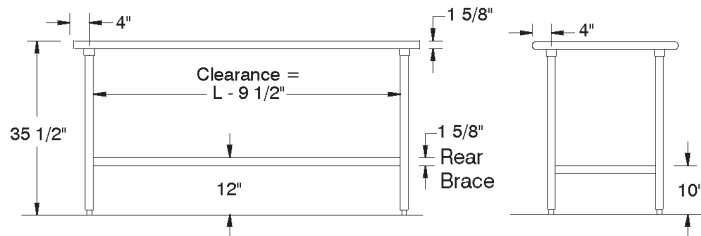

DIMENSIONS and SPECIFICATIONS

ALL DIMENSIONS ARE TYPICAL TOL ± .500"

All Units Shipped Unassembled (KD) for Reduced Shipping Costs.

TSAG & TAG Series OPEN BASE Style FLAT TOP

Units 8 ft. and larger are furnished with six (6) legs

TSAG-Series: Stainless Steel Legs & Stretchers

L	24" Wide	Wt.	30" Wide	Wt.	36" Wide	Wt.
30"	TSAG-240	42 lbs.	TSAG-300	52 lbs.		
24"	TSAG-242	25 lbs.	TSAG-302	47 lbs.		
36"	TSAG-243	53 lbs.	TSAG-303	59 lbs.	TSAG-363	75 lbs.
48"	TSAG-244	64 lbs.	TSAG-304	72 lbs.	TSAG-364	85 lbs.
60"	TSAG-245	74 lbs.	TSAG-305	85 lbs.	TSAG-365	96 lbs.
72"	TSAG-246	85 lbs.	TSAG-306	93 lbs.	TSAG-366	108 lbs.
84"	TSAG-247	103 lbs.	TSAG-307	113 lbs.	TSAG-367	127 lbs.
96"	TSAG-248	114 lbs.	TSAG-308	126 lbs.	TSAG-368	140 lbs.
108"	TSAG-249	130 lbs.	TSAG-309	150 lbs.	TSAG-369	165 lbs.
120"	TSAG-2410	227 lbs.	TSAG-3010	261 lbs.	TSAG-3610	261 lbs.
132"	TSAG-2411	251 lbs.	TSAG-3011	268 lbs.	TSAG-3611	290 lbs.
144"	TSAG-2412	266 lbs.	TSAG-3012	283 lbs.	TSAG-3612	305 lbs.

TAG-Series: Galvanized Steel Legs & Stretchers

L	24" Wide	Wt.	30" Wide	Wt.	36" Wide	Wt.
30"	TAG-240	42 lbs.	TAG-300	52 lbs.		
24"	TAG-242	25 lbs.	TAG-302	47 lbs.		
36"	TAG-243	53 lbs.	TAG-303	59 lbs.	TAG-363	75 lbs.
48"	TAG-244	64 lbs.	TAG-304	72 lbs.	TAG-364	85 lbs.
60"	TAG-245	74 lbs.	TAG-305	85 lbs.	TAG-365	96 lbs.
72"	TAG-246	85 lbs.	TAG-306	93 lbs.	TAG-366	108 lbs.
84"	TAG-247	103 lbs.	TAG-307	113 lbs.	TAG-367	127 lbs.
96"	TAG-248	114 lbs.	TAG-308	126 lbs.	TAG-368	140 lbs.
108"	TAG-249	130 lbs.	TAG-309	150 lbs.	TAG-369	165 lbs.
120"	TAG-2410	227 lbs.	TAG-3010	261 lbs.	TAG-3610	261 lbs.
132"	TAG-2411	251 lbs.	TAG-3011	268 lbs.	TAG-3611	290 lbs.
144"	TAG-2412	266 lbs.	TAG-3012	283 lbs.	TAG-3612	305 lbs.