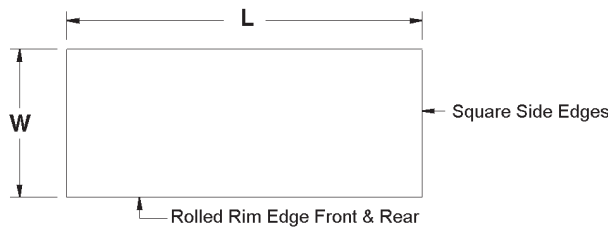

DIMENSIONS and SPECIFICATIONS

ALL DIMENSIONS ARE TYPICAL TOL ± .500"

All Units Shipped Unassembled (KD) for Reduced Shipping Costs.

TSAG & TAG Series OPEN BASE Style FLAT TOP

Units 8 ft. and larger are furnished with six (6) legs

TSAG-Series: Stainless Steel Legs & Stretchers

L	24" Wide	Wt.	30" Wide	Wt.	36" Wide	Wt.
30"	TSAG-240	42 lbs.	TSAG-300	52 lbs.		
24"	TSAG-242	25 lbs.	TSAG-302	47 lbs.		
36"	TSAG-243	53 lbs.	TSAG-303	59 lbs.	TSAG-363	75 lbs.
48"	TSAG-244	64 lbs.	TSAG-304	72 lbs.	TSAG-364	85 lbs.
60"	TSAG-245	74 lbs.	TSAG-305	85 lbs.	TSAG-365	96 lbs.
72"	TSAG-246	85 lbs.	TSAG-306	93 lbs.	TSAG-366	108 lbs.
84"	TSAG-247	103 lbs.	TSAG-307	113 lbs.	TSAG-367	127 lbs.
96"	TSAG-248	114 lbs.	TSAG-308	126 lbs.	TSAG-368	140 lbs.
108"	TSAG-249	130 lbs.	TSAG-309	150 lbs.	TSAG-369	165 lbs.
120"	TSAG-2410	227 lbs.	TSAG-3010	261 lbs.	TSAG-3610	261 lbs.
132"	TSAG-2411	251 lbs.	TSAG-3011	268 lbs.	TSAG-3611	290 lbs.
144"	TSAG-2412	266 lbs.	TSAG-3012	283 lbs.	TSAG-3612	305 lbs.

TAG-Series: Galvanized Steel Legs & Stretchers

L	24" Wide	Wt.	30" Wide	Wt.	36" Wide	Wt.
30"	TAG-240	42 lbs.	TAG-300	52 lbs.		
24"	TAG-242	25 lbs.	TAG-302	47 lbs.		
36"	TAG-243	53 lbs.	TAG-303	59 lbs.	TAG-363	75 lbs.
48"	TAG-244	64 lbs.	TAG-304	72 lbs.	TAG-364	85 lbs.
60"	TAG-245	74 lbs.	TAG-305	85 lbs.	TAG-365	96 lbs.
72"	TAG-246	85 lbs.	TAG-306	93 lbs.	TAG-366	108 lbs.
84"	TAG-247	103 lbs.	TAG-307	113 lbs.	TAG-367	127 lbs.
96"	TAG-248	114 lbs.	TAG-308	126 lbs.	TAG-368	140 lbs.
108"	TAG-249	130 lbs.	TAG-309	150 lbs.	TAG-369	165 lbs.
120"	TAG-2410	227 lbs.	TAG-3010	261 lbs.	TAG-3610	261 lbs.
132"	TAG-2411	251 lbs.	TAG-3011	268 lbs.	TAG-3611	290 lbs.
144"	TAG-2412	266 lbs.	TAG-3012	283 lbs.	TAG-3612	305 lbs.