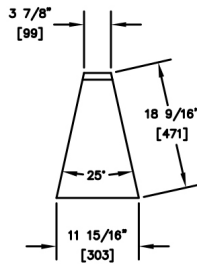

INSIDE CORNERS

MODEL NUMBERS (TS SERIES)	TS05F-I	TS10F-I	TS15F-I	TS20F-I	TS25F-I	TS30F-I	TS45F-I	TS60F-I	TS75F-I
MODEL NUMBERS (TSF SERIES)	TSF05F-I	TSF10F-I	TSF15F-I	TSF20F-I	TSF25F-I	TSF30F-I	TSF45F-I	N/A	N/A
DESCRIPTION	5° Clip	10° Clip	15° Clip	20° Clip	25° Clip	30° Clip	45° Clip	60° Clip	75° Clip
SHIPPING WEIGHT Lbs. (kg.)	4 (2)	5 (2)	6 (3)	7 (3)	8 (4)	10 (5)	12 (5)	14 (6)	16 (7)
GENERAL PARTS	Stainless steel.								
BACKSPLASH	Stainless steel 6" high (4" high optional) with 1" return at top, mechanically fastened and sealed.								

INSIDE 90° CORNERS

MODEL NUMBERS (TS SERIES)	TS90F-FI	TS90F-I
MODEL NUMBERS (TSF SERIES)	TSF90F-FI	TSF90F-I
DESCRIPTION	90° Full	90° Clip
SHIPPING WEIGHT Lbs. (kg.)	20 (9)	18 (8)
GENERAL PARTS	Stainless steel.	
BACKSPLASH	Stainless steel 6" high (4" high optional) with 1" return at top, mechanically fastened and sealed.	

OUTSIDE CORNERS

MODEL NUMBERS (TS SERIES)	TS15F-O	TS20F-O	TS25F-O	TS30F-O	TS45F-O	TS60F-O	TS90F-O
MODEL NUMBERS (TSF SERIES)	TSF15F-O	TSF20F-O	TSF25F-O	TSF30F-O	TSF45F-O	N/A	TSF90F-O
DESCRIPTION	15° Clip	20° Clip	25° Clip	30° Clip	45° Clip	60° Full	90° Full
SHIPPING WEIGHT Lbs. (kg.)	6 (3)	7 (3)	8 (4)	10 (5)	12 (5)	14 (6)	20 (9)
GENERAL PARTS	Stainless steel.						
BACKSPLASH	Stainless steel 6" high (4" high optional) with 1" return at top, mechanically fastened and sealed.						

CORNER FILLER SECTIONS
CORNERS WITH FLAT TOP

OUTSIDE CORNERS

TS15F-0

TSF15F-0

TS20F-0

TSF20F-0

TS25F-0

TSF25F-0