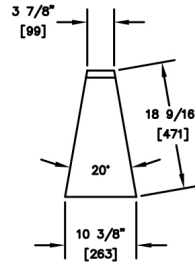

INSIDE CORNERS

MODEL NUMBERS (TS SERIES)	TS05F-I	TS10F-I	TS15F-I	TS20F-I	TS25F-I	TS30F-I	TS45F-I	TS60F-I	TS75F-I
MODEL NUMBERS (TSF SERIES)	TSF05F-I	TSF10F-I	TSF15F-I	TSF20F-I	TSF25F-I	TSF30F-I	TSF45F-I	N/A	N/A
DESCRIPTION	5° Clip	10° Clip	15° Clip	20° Clip	25° Clip	30° Clip	45° Clip	60° Clip	75° Clip
SHIPPING WEIGHT Lbs. (kg.)	4 (2)	5 (2)	6 (3)	7 (3)	8 (4)	10 (5)	12 (5)	14 (6)	16 (7)
GENERAL PARTS	Stainless steel.								
BACKSPLASH	Stainless steel 6" high (4" high optional) with 1" return at top, mechanically fastened and sealed.								

INSIDE 90° CORNERS

MODEL NUMBERS (TS SERIES)	TS90F-FI	TS90F-I
MODEL NUMBERS (TSF SERIES)	TSF90F-FI	TSF90F-I
DESCRIPTION	90° Full	90° Clip
SHIPPING WEIGHT Lbs. (kg.)	20 (9)	18 (8)
GENERAL PARTS	Stainless steel.	
BACKSPLASH	Stainless steel 6" high (4" high optional) with 1" return at top, mechanically fastened and sealed.	

OUTSIDE CORNERS

MODEL NUMBERS (TS SERIES)	TS15F-O	TS20F-O	TS25F-O	TS30F-O	TS45F-O	TS60F-O	TS90F-O
MODEL NUMBERS (TSF SERIES)	TSF15F-O	TSF20F-O	TSF25F-O	TSF30F-O	TSF45F-O	N/A	TSF90F-O
DESCRIPTION	15° Clip	20° Clip	25° Clip	30° Clip	45° Clip	60° Full	90° Full
SHIPPING WEIGHT Lbs. (kg.)	6 (3)	7 (3)	8 (4)	10 (5)	12 (5)	14 (6)	20 (9)
GENERAL PARTS	Stainless steel.						
BACKSPLASH	Stainless steel 6" high (4" high optional) with 1" return at top, mechanically fastened and sealed.						

CORNER FILLER SECTIONS
CORNERS WITH FLAT TOP

OUTSIDE CORNERS

TS15F-0

TSF15F-0

TS20F-0

TSF20F-0

TS25F-0

TSF25F-0