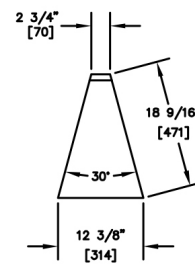

INSIDE CORNERS

MODEL NUMBERS (TS SERIES)	TS05F-I	TS10F-I	TS15F-I	TS20F-I	TS25F-I	TS30F-I	TS45F-I	TS60F-I	TS75F-I
MODEL NUMBERS (TSF SERIES)	TSF05F-I	TSF10F-I	TSF15F-I	TSF20F-I	TSF25F-I	TSF30F-I	TSF45F-I	N/A	N/A
DESCRIPTION	5° Clip	10° Clip	15° Clip	20° Clip	25° Clip	30° Clip	45° Clip	60° Clip	75° Clip
SHIPPING WEIGHT Lbs. (kg.)	4 (2)	5 (2)	6 (3)	7 (3)	8 (4)	10 (5)	12 (5)	14 (6)	16 (7)
GENERAL PARTS	Stainless steel.								
BACKSPLASH	Stainless steel 6" high (4" high optional) with 1" return at top, mechanically fastened and sealed.								

CORNER FILLER SECTIONS
CORNERS WITH FLAT TOP

OUTSIDE CORNERS

TS15F-0

TSF15F-0

TS20F-0

TSF20F-0

TS25F-0

TSF25F-0