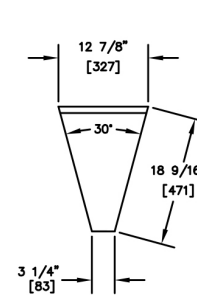

CORNER FILLER SECTIONS
CORNERS WITH FLAT TOP

INSIDE CORNERS

TS30F-I