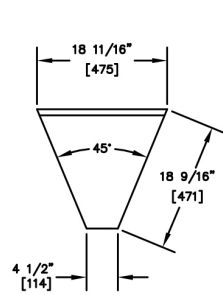

CORNER FILLER SECTIONS
CORNERS WITH FLAT TOP

INSIDE CORNERS

TS45F-I