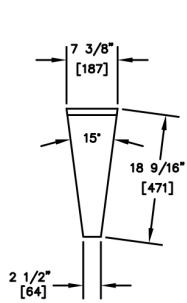

INSIDE CORNERS

MODEL NUMBERS (TS SERIES)	TS05F-I	TS10F-I	TS15F-I	TS20F-I	TS25F-I	TS30F-I	TS45F-I	TS60F-I	TS75F-I
MODEL NUMBERS (TSF SERIES)	TSF05F-I	TSF10F-I	TSF15F-I	TSF20F-I	TSF25F-I	TSF30F-I	TSF45F-I	N/A	N/A
DESCRIPTION	5° Clip	10° Clip	15° Clip	20° Clip	25° Clip	30° Clip	45° Clip	60° Clip	75° Clip
SHIPPING WEIGHT Lbs. (kg.)	4 (2)	5 (2)	6 (3)	7 (3)	8 (4)	10 (5)	12 (5)	14 (6)	16 (7)
GENERAL PARTS	Stainless steel.								
BACKSPLASH	Stainless steel 6" high (4" high optional) with 1" return at top, mechanically fastened and sealed.								

INSIDE 90° CORNERS

MODEL NUMBERS (TS SERIES)	TS90F-FI	TS90F-I
MODEL NUMBERS (TSF SERIES)	TSF90F-FI	TSF90F-I
DESCRIPTION	90° Full	90° Clip
SHIPPING WEIGHT Lbs. (kg.)	20 (9)	18 (8)
GENERAL PARTS	Stainless steel.	
BACKSPLASH	Stainless steel 6" high (4" high optional) with 1" return at top, mechanically fastened and sealed.	

OUTSIDE CORNERS

MODEL NUMBERS (TS SERIES)	TS15F-O	TS20F-O	TS25F-O	TS30F-O	TS45F-O	TS60F-O	TS90F-O
MODEL NUMBERS (TSF SERIES)	TSF15F-O	TSF20F-O	TSF25F-O	TSF30F-O	TSF45F-O	N/A	TSF90F-O
DESCRIPTION	15° Clip	20° Clip	25° Clip	30° Clip	45° Clip	60° Full	90° Full
SHIPPING WEIGHT Lbs. (kg.)	6 (3)	7 (3)	8 (4)	10 (5)	12 (5)	14 (6)	20 (9)
GENERAL PARTS	Stainless steel.						
BACKSPLASH	Stainless steel 6" high (4" high optional) with 1" return at top, mechanically fastened and sealed.						

CORNER FILLER SECTIONS
CORNERS WITH FLAT TOP

INSIDE CORNERS

TS05F-I

TSF05F-I

TS10F-I

TSF10F-I

TS15F-I

TSF15F-I