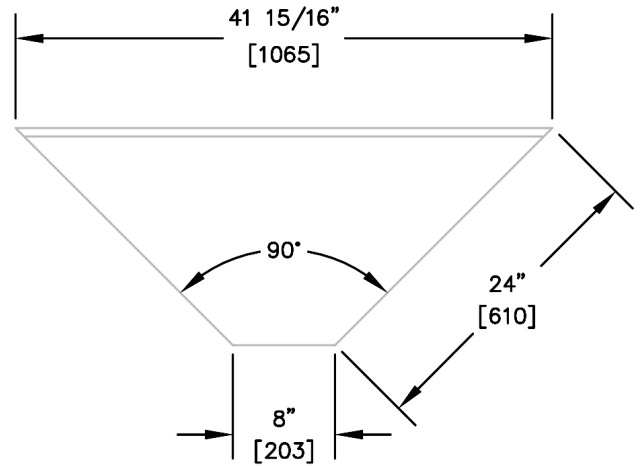

Perlick® CORNER FILLER SECTIONS
CORNERS WITH FLAT TOP

INSIDE 90° CORNERS

TS90F-FI

TSF90F-I