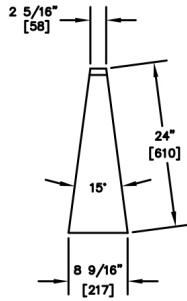

CORNER FILLER SECTIONS
CORNERS WITH FLAT TOP

OUTSIDE CORNERS

TSF15F-0