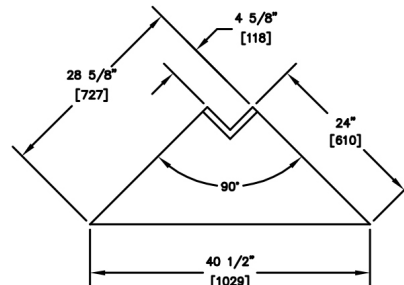

CORNER FILLER SECTIONS
CORNERS WITH FLAT TOP

OUTSIDE CORNERS

TSF90F-0