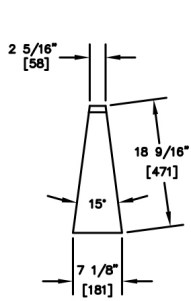

CORNER FILLER SECTIONS
CORNERS WITH FLAT TOP

OUTSIDE CORNERS

TS15F-0