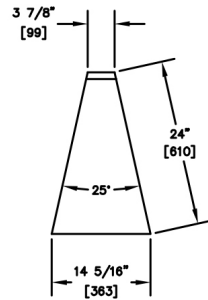

INSIDE CORNERS

MODEL NUMBERS (TS SERIES)	TS05F-I	TS10F-I	TS15F-I	TS20F-I	TS25F-I	TS30F-I	TS45F-I	TS60F-I	TS75F-I
MODEL NUMBERS (TSF SERIES)	TSF05F-I	TSF10F-I	TSF15F-I	TSF20F-I	TSF25F-I	TSF30F-I	TSF45F-I	N/A	N/A
DESCRIPTION	5° Clip	10° Clip	15° Clip	20° Clip	25° Clip	30° Clip	45° Clip	60° Clip	75° Clip
SHIPPING WEIGHT Lbs. (kg.)	4 (2)	5 (2)	6 (3)	7 (3)	8 (4)	10 (5)	12 (5)	14 (6)	16 (7)
GENERAL PARTS	Stainless steel.								
BACKSPLASH	Stainless steel 6" high (4" high optional) with 1" return at top, mechanically fastened and sealed.								

INSIDE 90° CORNERS

MODEL NUMBERS (TS SERIES)	TS90F-FI	TS90F-I
MODEL NUMBERS (TSF SERIES)	TSF90F-FI	TSF90F-I
DESCRIPTION	90° Full	90° Clip
SHIPPING WEIGHT Lbs. (kg.)	20 (9)	18 (8)
GENERAL PARTS	Stainless steel.	
BACKSPLASH	Stainless steel 6" high (4" high optional) with 1" return at top, mechanically fastened and sealed.	

OUTSIDE CORNERS

MODEL NUMBERS (TS SERIES)	TS15F-O	TS20F-O	TS25F-O	TS30F-O	TS45F-O	TS60F-O	TS90F-O
MODEL NUMBERS (TSF SERIES)	TSF15F-O	TSF20F-O	TSF25F-O	TSF30F-O	TSF45F-O	N/A	TSF90F-O
DESCRIPTION	15° Clip	20° Clip	25° Clip	30° Clip	45° Clip	60° Full	90° Full
SHIPPING WEIGHT Lbs. (kg.)	6 (3)	7 (3)	8 (4)	10 (5)	12 (5)	14 (6)	20 (9)
GENERAL PARTS	Stainless steel.						
BACKSPLASH	Stainless steel 6" high (4" high optional) with 1" return at top, mechanically fastened and sealed.						

CORNER FILLER SECTIONS
CORNERS WITH FLAT TOP

OUTSIDE CORNERS

TS15F-0

TSF15F-0

TS20F-0

TSF20F-0

TS25F-0

TSF25F-0