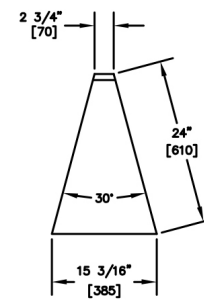

CORNER FILLER SECTIONS
CORNERS WITH FLAT TOP

OUTSIDE CORNERS

TSF30F-0