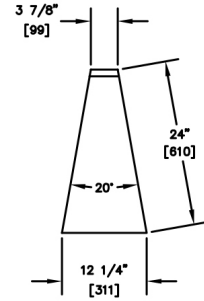

CORNER FILLER SECTIONS
CORNERS WITH FLAT TOP

OUTSIDE CORNERS

TSF20F-0