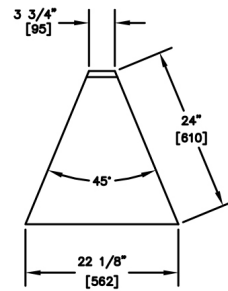

CORNER FILLER SECTIONS
CORNERS WITH FLAT TOP

OUTSIDE CORNERS

TSF45F-0