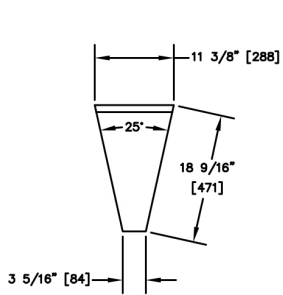

CORNER FILLER SECTIONS
CORNERS WITH FLAT TOP

INSIDE CORNERS

TS25F-I