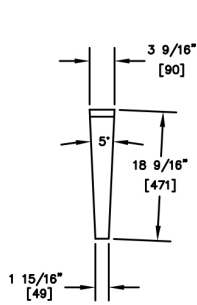

CORNER FILLER SECTIONS
CORNERS WITH FLAT TOP

INSIDE CORNERS

TS05F-I