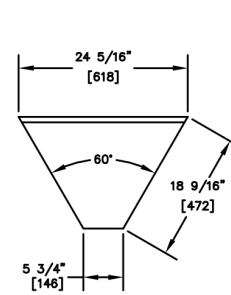

CORNER FILLER SECTIONS
CORNERS WITH FLAT TOP

INSIDE CORNERS

TS60F-I