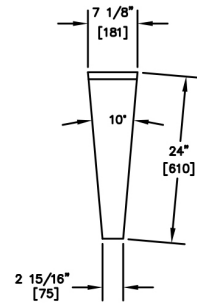

INSIDE CORNERS

MODEL NUMBERS (TS SERIES)	TS05F-I	TS10F-I	TS15F-I	TS20F-I	TS25F-I	TS30F-I	TS45F-I	TS60F-I	TS75F-I
MODEL NUMBERS (TSF SERIES)	TSF05F-I	TSF10F-I	TSF15F-I	TSF20F-I	TSF25F-I	TSF30F-I	TSF45F-I	N/A	N/A
DESCRIPTION	5° Clip	10° Clip	15° Clip	20° Clip	25° Clip	30° Clip	45° Clip	60° Clip	75° Clip
SHIPPING WEIGHT Lbs. (kg.)	4 (2)	5 (2)	6 (3)	7 (3)	8 (4)	10 (5)	12 (5)	14 (6)	16 (7)
GENERAL PARTS	Stainless steel.								
BACKSPLASH	Stainless steel 6" high (4" high optional) with 1" return at top, mechanically fastened and sealed.								

INSIDE 90° CORNERS

MODEL NUMBERS (TS SERIES)	TS90F-FI	TS90F-I
MODEL NUMBERS (TSF SERIES)	TSF90F-FI	TSF90F-I
DESCRIPTION	90° Full	90° Clip
SHIPPING WEIGHT Lbs. (kg.)	20 (9)	18 (8)
GENERAL PARTS	Stainless steel.	
BACKSPLASH	Stainless steel 6" high (4" high optional) with 1" return at top, mechanically fastened and sealed.	

OUTSIDE CORNERS

MODEL NUMBERS (TS SERIES)	TS15F-O	TS20F-O	TS25F-O	TS30F-O	TS45F-O	TS60F-O	TS90F-O
MODEL NUMBERS (TSF SERIES)	TSF15F-O	TSF20F-O	TSF25F-O	TSF30F-O	TSF45F-O	N/A	TSF90F-O
DESCRIPTION	15° Clip	20° Clip	25° Clip	30° Clip	45° Clip	60° Full	90° Full
SHIPPING WEIGHT Lbs. (kg.)	6 (3)	7 (3)	8 (4)	10 (5)	12 (5)	14 (6)	20 (9)
GENERAL PARTS	Stainless steel.						
BACKSPLASH	Stainless steel 6" high (4" high optional) with 1" return at top, mechanically fastened and sealed.						

CORNER FILLER SECTIONS
CORNERS WITH FLAT TOP

INSIDE CORNERS

TS05F-I

TSF05F-I

TS10F-I

TSF10F-I

TS15F-I

TSF15F-I