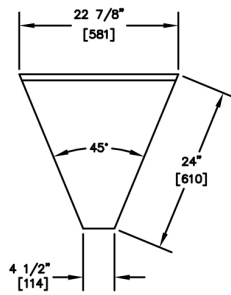

CORNER FILLER SECTIONS
CORNERS WITH FLAT TOP

INSIDE CORNERS

TSF45F-I