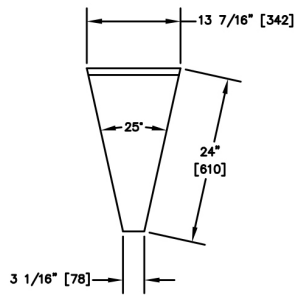

CORNER FILLER SECTIONS
CORNERS WITH FLAT TOP

INSIDE CORNERS

TSF25F-I