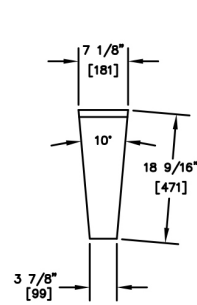

INSIDE CORNERS

MODEL NUMBERS (TS SERIES)	TS05F-I	TS10F-I	TS15F-I	TS20F-I	TS25F-I	TS30F-I	TS45F-I	TS60F-I	TS75F-I
MODEL NUMBERS (TSF SERIES)	TSF05F-I	TSF10F-I	TSF15F-I	TSF20F-I	TSF25F-I	TSF30F-I	TSF45F-I	N/A	N/A
DESCRIPTION	5° Clip	10° Clip	15° Clip	20° Clip	25° Clip	30° Clip	45° Clip	60° Clip	75° Clip
SHIPPING WEIGHT Lbs. (kg.)	4 (2)	5 (2)	6 (3)	7 (3)	8 (4)	10 (5)	12 (5)	14 (6)	16 (7)
GENERAL PARTS	Stainless steel.								
BACKSPLASH	Stainless steel 6" high (4" high optional) with 1" return at top, mechanically fastened and sealed.								

INSIDE 90° CORNERS

MODEL NUMBERS (TS SERIES)	TS90F-FI	TS90F-I
MODEL NUMBERS (TSF SERIES)	TSF90F-FI	TSF90F-I
DESCRIPTION	90° Full	90° Clip
SHIPPING WEIGHT Lbs. (kg.)	20 (9)	18 (8)
GENERAL PARTS	Stainless steel.	
BACKSPLASH	Stainless steel 6" high (4" high optional) with 1" return at top, mechanically fastened and sealed.	

OUTSIDE CORNERS

MODEL NUMBERS (TS SERIES)	TS15F-O	TS20F-O	TS25F-O	TS30F-O	TS45F-O	TS60F-O	TS90F-O
MODEL NUMBERS (TSF SERIES)	TSF15F-O	TSF20F-O	TSF25F-O	TSF30F-O	TSF45F-O	N/A	TSF90F-O
DESCRIPTION	15° Clip	20° Clip	25° Clip	30° Clip	45° Clip	60° Full	90° Full
SHIPPING WEIGHT Lbs. (kg.)	6 (3)	7 (3)	8 (4)	10 (5)	12 (5)	14 (6)	20 (9)
GENERAL PARTS	Stainless steel.						
BACKSPLASH	Stainless steel 6" high (4" high optional) with 1" return at top, mechanically fastened and sealed.						

CORNER FILLER SECTIONS
CORNERS WITH FLAT TOP

INSIDE CORNERS

TS05F-I

TSF05F-I

TS10F-I

TSF10F-I

TS15F-I

TSF15F-I