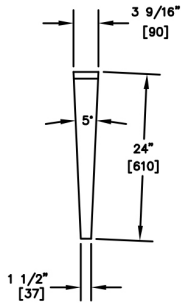

INSIDE CORNERS

MODEL NUMBERS (TS SERIES)	TS05F-I	TS10F-I	TS15F-I	TS20F-I	TS25F-I	TS30F-I	TS45F-I	TS60F-I	TS75F-I
MODEL NUMBERS (TSF SERIES)	TSF05F-I	TSF10F-I	TSF15F-I	TSF20F-I	TSF25F-I	TSF30F-I	TSF45F-I	N/A	N/A
DESCRIPTION	5° Clip	10° Clip	15° Clip	20° Clip	25° Clip	30° Clip	45° Clip	60° Clip	75° Clip
SHIPPING WEIGHT Lbs. (kg.)	4 (2)	5 (2)	6 (3)	7 (3)	8 (4)	10 (5)	12 (5)	14 (6)	16 (7)
GENERAL PARTS	Stainless steel.								
BACKSPLASH	Stainless steel 6" high (4" high optional) with 1" return at top, mechanically fastened and sealed.								

INSIDE 90° CORNERS

MODEL NUMBERS (TS SERIES)	TS90F-FI	TS90F-I
MODEL NUMBERS (TSF SERIES)	TSF90F-FI	TSF90F-I
DESCRIPTION	90° Full	90° Clip
SHIPPING WEIGHT Lbs. (kg.)	20 (9)	18 (8)
GENERAL PARTS	Stainless steel.	
BACKSPLASH	Stainless steel 6" high (4" high optional) with 1" return at top, mechanically fastened and sealed.	

OUTSIDE CORNERS

MODEL NUMBERS (TS SERIES)	TS15F-O	TS20F-O	TS25F-O	TS30F-O	TS45F-O	TS60F-O	TS90F-O
MODEL NUMBERS (TSF SERIES)	TSF15F-O	TSF20F-O	TSF25F-O	TSF30F-O	TSF45F-O	N/A	TSF90F-O
DESCRIPTION	15° Clip	20° Clip	25° Clip	30° Clip	45° Clip	60° Full	90° Full
SHIPPING WEIGHT Lbs. (kg.)	6 (3)	7 (3)	8 (4)	10 (5)	12 (5)	14 (6)	20 (9)
GENERAL PARTS	Stainless steel.						
BACKSPLASH	Stainless steel 6" high (4" high optional) with 1" return at top, mechanically fastened and sealed.						

CORNER FILLER SECTIONS
CORNERS WITH FLAT TOP

INSIDE CORNERS

TS05F-I

TSF05F-I

TS10F-I

TSF10F-I

TS15F-I

TSF15F-I