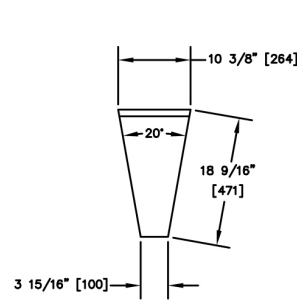

INSIDE CORNERS

MODEL NUMBERS (TS SERIES)	TS05F-I	TS10F-I	TS15F-I	TS20F-I	TS25F-I	TS30F-I	TS45F-I	TS60F-I	TS75F-I
MODEL NUMBERS (TSF SERIES)	TSF05F-I	TSF10F-I	TSF15F-I	TSF20F-I	TSF25F-I	TSF30F-I	TSF45F-I	N/A	N/A
DESCRIPTION	5° Clip	10° Clip	15° Clip	20° Clip	25° Clip	30° Clip	45° Clip	60° Clip	75° Clip
SHIPPING WEIGHT Lbs. (kg.)	4 (2)	5 (2)	6 (3)	7 (3)	8 (4)	10 (5)	12 (5)	14 (6)	16 (7)
GENERAL PARTS	Stainless steel.								
BACKSPLASH	Stainless steel 6" high (4" high optional) with 1" return at top, mechanically fastened and sealed.								

INSIDE 90° CORNERS

MODEL NUMBERS (TS SERIES)	TS90F-FI	TS90F-I
MODEL NUMBERS (TSF SERIES)	TSF90F-FI	TSF90F-I
DESCRIPTION	90° Full	90° Clip
SHIPPING WEIGHT Lbs. (kg.)	20 (9)	18 (8)
GENERAL PARTS	Stainless steel.	
BACKSPLASH	Stainless steel 6" high (4" high optional) with 1" return at top, mechanically fastened and sealed.	

OUTSIDE CORNERS

MODEL NUMBERS (TS SERIES)	TS15F-O	TS20F-O	TS25F-O	TS30F-O	TS45F-O	TS60F-O	TS90F-O
MODEL NUMBERS (TSF SERIES)	TSF15F-O	TSF20F-O	TSF25F-O	TSF30F-O	TSF45F-O	N/A	TSF90F-O
DESCRIPTION	15° Clip	20° Clip	25° Clip	30° Clip	45° Clip	60° Full	90° Full
SHIPPING WEIGHT Lbs. (kg.)	6 (3)	7 (3)	8 (4)	10 (5)	12 (5)	14 (6)	20 (9)
GENERAL PARTS	Stainless steel.						
BACKSPLASH	Stainless steel 6" high (4" high optional) with 1" return at top, mechanically fastened and sealed.						

CORNER FILLER SECTIONS
CORNERS WITH FLAT TOP

INSIDE CORNERS

TS05F-I

TSF05F-I

TS10F-I

TSF10F-I

TS15F-I

TSF15F-I