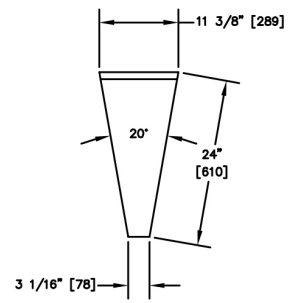

CORNER FILLER SECTIONS
CORNERS WITH FLAT TOP

INSIDE CORNERS

TSF20F-I