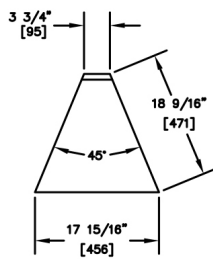

CORNER FILLER SECTIONS
CORNERS WITH FLAT TOP

OUTSIDE CORNERS

TS45F-0