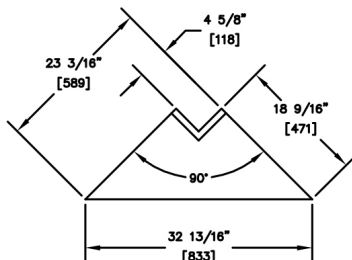

CORNER FILLER SECTIONS
CORNERS WITH FLAT TOP

OUTSIDE CORNERS

TS90F-0