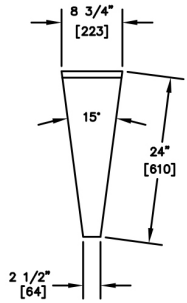

INSIDE CORNERS

MODEL NUMBERS (TS SERIES)	TS05F-I	TS10F-I	TS15F-I	TS20F-I	TS25F-I	TS30F-I	TS45F-I	TS60F-I	TS75F-I
MODEL NUMBERS (TSF SERIES)	TSF05F-I	TSF10F-I	TSF15F-I	TSF20F-I	TSF25F-I	TSF30F-I	TSF45F-I	N/A	N/A
DESCRIPTION	5° Clip	10° Clip	15° Clip	20° Clip	25° Clip	30° Clip	45° Clip	60° Clip	75° Clip
SHIPPING WEIGHT Lbs. (kg.)	4 (2)	5 (2)	6 (3)	7 (3)	8 (4)	10 (5)	12 (5)	14 (6)	16 (7)
GENERAL PARTS	Stainless steel.								
BACKSPLASH	Stainless steel 6" high (4" high optional) with 1" return at top, mechanically fastened and sealed.								

INSIDE 90° CORNERS

MODEL NUMBERS (TS SERIES)	TS90F-FI	TS90F-I
MODEL NUMBERS (TSF SERIES)	TSF90F-FI	TSF90F-I
DESCRIPTION	90° Full	90° Clip
SHIPPING WEIGHT Lbs. (kg.)	20 (9)	18 (8)
GENERAL PARTS	Stainless steel.	
BACKSPLASH	Stainless steel 6" high (4" high optional) with 1" return at top, mechanically fastened and sealed.	

OUTSIDE CORNERS

MODEL NUMBERS (TS SERIES)	TS15F-O	TS20F-O	TS25F-O	TS30F-O	TS45F-O	TS60F-O	TS90F-O
MODEL NUMBERS (TSF SERIES)	TSF15F-O	TSF20F-O	TSF25F-O	TSF30F-O	TSF45F-O	N/A	TSF90F-O
DESCRIPTION	15° Clip	20° Clip	25° Clip	30° Clip	45° Clip	60° Full	90° Full
SHIPPING WEIGHT Lbs. (kg.)	6 (3)	7 (3)	8 (4)	10 (5)	12 (5)	14 (6)	20 (9)
GENERAL PARTS	Stainless steel.						
BACKSPLASH	Stainless steel 6" high (4" high optional) with 1" return at top, mechanically fastened and sealed.						

CORNER FILLER SECTIONS
CORNERS WITH FLAT TOP

INSIDE CORNERS

TS05F-I

TSF05F-I

TS10F-I

TSF10F-I

TS15F-I

TSF15F-I