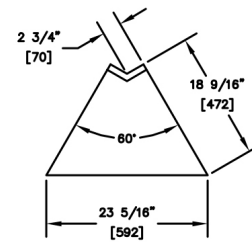

CORNER FILLER SECTIONS
CORNERS WITH FLAT TOP

OUTSIDE CORNERS

TS60F-0