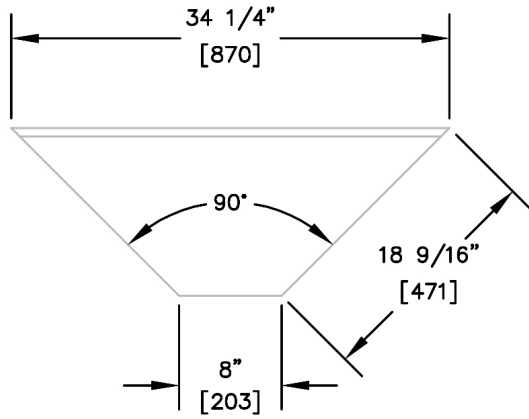

Perlick® CORNER FILLER SECTIONS
CORNERS WITH FLAT TOP

INSIDE 90° CORNERS

TS90F-FI

TS90F-I