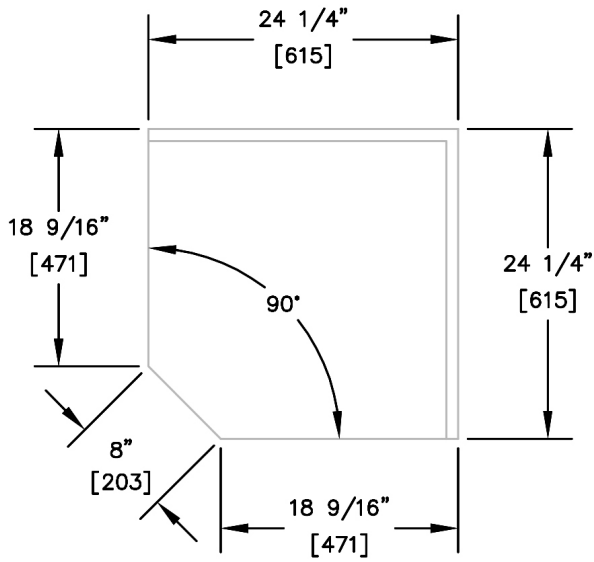

Perlick® CORNER FILLER SECTIONS
CORNERS WITH FLAT TOP

INSIDE 90° CORNERS

TS90F-FI