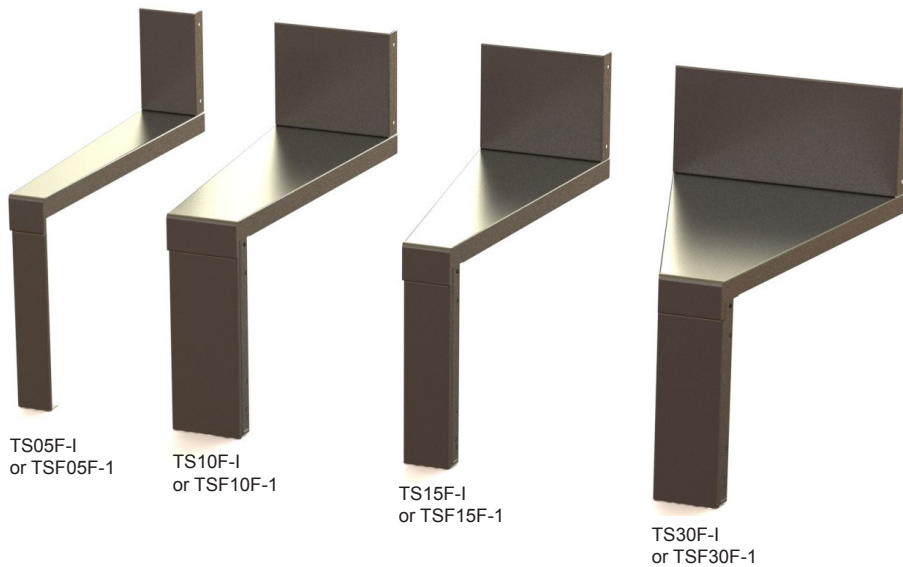

CORNER FILLER SECTIONS
CORNERS WITH FLAT TOP

JOB
AREA
ITEM NO.
MODEL NO.

TS SERIES	TSF SERIES
TS05F-I	TSF05F-I
TS10F-I	TSF10F-I
TS15F-I	TSF15F-I
TS20F-I	TSF20F-I
TS25F-I	TSF25F-I
TS30F-I	TSF30F-I
TS45F-I	TSF45F-I
TS60F-I	N/A
TS75F-I	N/A
TS90F-FI	TSF90F-FI
TS90F-I	TSF90F-I
TS15F-O	TSF15F-O
TS20F-O	TSF20F-O
TS25F-O	TSF25F-O
TS30F-O	TSF30F-O
TS45F-O	TSF45F-O
TS60F-O	N/A
TS90F-O	TSF90F-O

INSIDE CORNERS

MODEL NUMBERS (TS SERIES)	TS05F-I	TS10F-I	TS15F-I	TS20F-I	TS25F-I	TS30F-I	TS45F-I	TS60F-I	TS75F-I
MODEL NUMBERS (TSF SERIES)	TSF05F-I	TSF10F-I	TSF15F-I	TSF20F-I	TSF25F-I	TSF30F-I	TSF45F-I	N/A	N/A
DESCRIPTION	5° Clip	10° Clip	15° Clip	20° Clip	25° Clip	30° Clip	45° Clip	60° Clip	75° Clip
SHIPPING WEIGHT Lbs. (kg.)	4 (2)	5 (2)	6 (3)	7 (3)	8 (4)	10 (5)	12 (5)	14 (6)	16 (7)
GENERAL PARTS	Stainless steel.								
BACKSPLASH	Stainless steel 6" high (4" high optional) with 1" return at top, mechanically fastened and sealed.								

INSIDE 90° CORNERS

MODEL NUMBERS (TS SERIES)	TS90F-FI	TS90F-I
MODEL NUMBERS (TSF SERIES)	TSF90F-FI	TSF90F-I
DESCRIPTION	90° Full	90° Clip
SHIPPING WEIGHT Lbs. (kg.)	20 (9)	18 (8)
GENERAL PARTS	Stainless steel.	
BACKSPLASH	Stainless steel 6" high (4" high optional) with 1" return at top, mechanically fastened and sealed.	

OUTSIDE CORNERS

MODEL NUMBERS (TS SERIES)	TS15F-O	TS20F-O	TS25F-O	TS30F-O	TS45F-O	TS60F-O	TS90F-O
MODEL NUMBERS (TSF SERIES)	TSF15F-O	TSF20F-O	TSF25F-O	TSF30F-O	TSF45F-O	N/A	TSF90F-O
DESCRIPTION	15° Clip	20° Clip	25° Clip	30° Clip	45° Clip	60° Full	90° Full
SHIPPING WEIGHT Lbs. (kg.)	6 (3)	7 (3)	8 (4)	10 (5)	12 (5)	14 (6)	20 (9)
GENERAL PARTS	Stainless steel.						
BACKSPLASH	Stainless steel 6" high (4" high optional) with 1" return at top, mechanically fastened and sealed.						