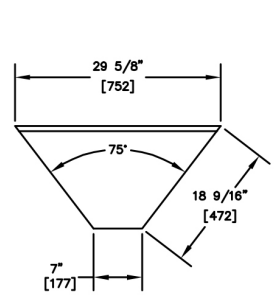

CORNER FILLER SECTIONS
CORNERS WITH FLAT TOP

INSIDE CORNERS

TS75F-I