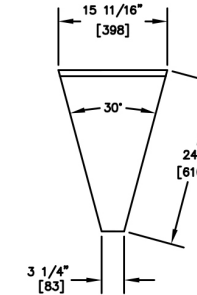

CORNER FILLER SECTIONS
CORNERS WITH FLAT TOP

INSIDE CORNERS

TSF30F-I