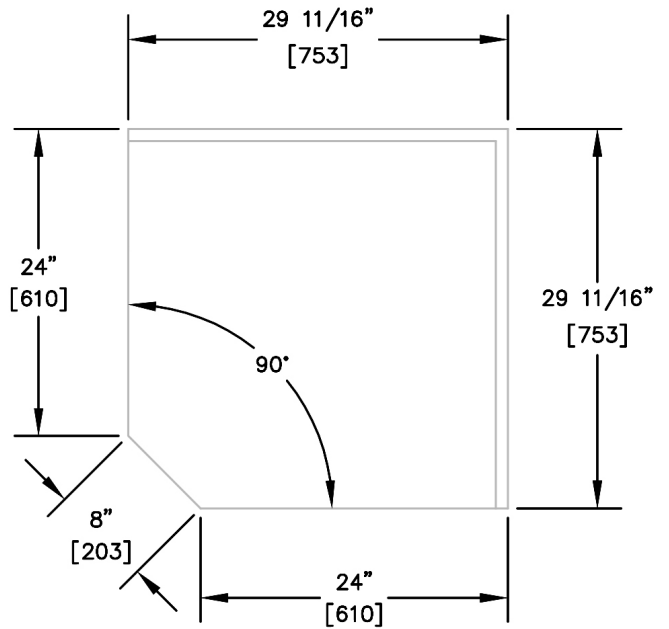

INSIDE CORNERS

MODEL NUMBERS (TS SERIES)	TS05F-I	TS10F-I	TS15F-I	TS20F-I	TS25F-I	TS30F-I	TS45F-I	TS60F-I	TS75F-I
MODEL NUMBERS (TSF SERIES)	TSF05F-I	TSF10F-I	TSF15F-I	TSF20F-I	TSF25F-I	TSF30F-I	TSF45F-I	N/A	N/A
DESCRIPTION	5° Clip	10° Clip	15° Clip	20° Clip	25° Clip	30° Clip	45° Clip	60° Clip	75° Clip
SHIPPING WEIGHT Lbs. (kg.)	4 (2)	5 (2)	6 (3)	7 (3)	8 (4)	10 (5)	12 (5)	14 (6)	16 (7)
GENERAL PARTS	Stainless steel.								
BACKSPLASH	Stainless steel 6" high (4" high optional) with 1" return at top, mechanically fastened and sealed.								

INSIDE 90° CORNERS

MODEL NUMBERS (TS SERIES)	TS90F-FI	TS90F-I
MODEL NUMBERS (TSF SERIES)	TSF90F-FI	TSF90F-I
DESCRIPTION	90° Full	90° Clip
SHIPPING WEIGHT Lbs. (kg.)	20 (9)	18 (8)
GENERAL PARTS	Stainless steel.	
BACKSPLASH	Stainless steel 6" high (4" high optional) with 1" return at top, mechanically fastened and sealed.	

OUTSIDE CORNERS

MODEL NUMBERS (TS SERIES)	TS15F-O	TS20F-O	TS25F-O	TS30F-O	TS45F-O	TS60F-O	TS90F-O
MODEL NUMBERS (TSF SERIES)	TSF15F-O	TSF20F-O	TSF25F-O	TSF30F-O	TSF45F-O	N/A	TSF90F-O
DESCRIPTION	15° Clip	20° Clip	25° Clip	30° Clip	45° Clip	60° Full	90° Full
SHIPPING WEIGHT Lbs. (kg.)	6 (3)	7 (3)	8 (4)	10 (5)	12 (5)	14 (6)	20 (9)
GENERAL PARTS	Stainless steel.						
BACKSPLASH	Stainless steel 6" high (4" high optional) with 1" return at top, mechanically fastened and sealed.						

TS60F-I

TS75F-I

Perlick® CORNER FILLER SECTIONS
CORNERS WITH FLAT TOP

INSIDE 90° CORNERS

TS90F-FI

TSF90F-FI

TS90F-I

TSF90F-I