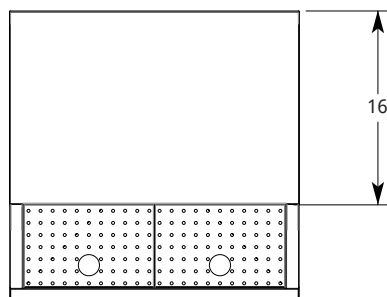

FEATURES:

- 304 Stainless Steel Welded and Polished Top Assembly, Front, and Ends
- False Bottom
- Removable Perforated Pans
- Includes Ice Chest Cover
- Die-Cast Heavy Duty 6" Stainless Steel Equipment Legs with Adjustable Feet
- Optional: Set of (4) 5" Casters (Replaces 6" Legs, 2 Fixed; 2 Locking Brake and Swivel - Factory Installed)

MODEL NUMBERS:

Description	Model
Beer Bin	CL-24IC CAB-19
	CL-24IC CAB-31

BEER STORAGE

SIDE VIEW:

TOP VIEW:

FRONT VIEW:

SIDE VIEW:

TOP VIEW: