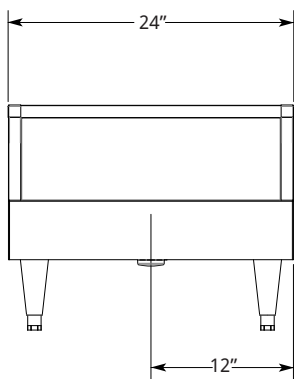

FEATURES:

- 304 Stainless Steel Welded and Polished Top Assembly, Front, and Ends
- False Bottom
- Removable Perforated Pans
- Includes Ice Chest Cover
- Die-Cast Heavy Duty 6" Stainless Steel Equipment Legs with Adjustable Feet
- Optional: Set of (4) 5" Casters (Replaces 6" Legs, 2 Fixed; 2 Locking Brake and Swivel - Factory Installed)

MODEL NUMBERS:

Description	Model
Beer Bin	CL-24IC CAB-19
	CL-24IC CAB-31

BEER STORAGE

SIDE VIEW:

TOP VIEW:

FRONT VIEW:

SIDE VIEW:

TOP VIEW: