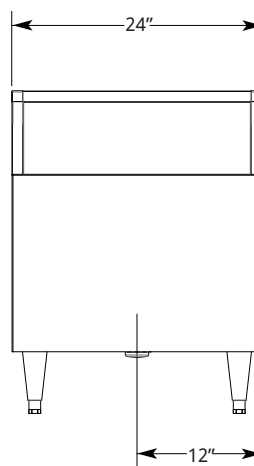

LaCrosse has a policy of continuous product improvement, and reserves the right to change design and specifications without notice.

L#1021.1016