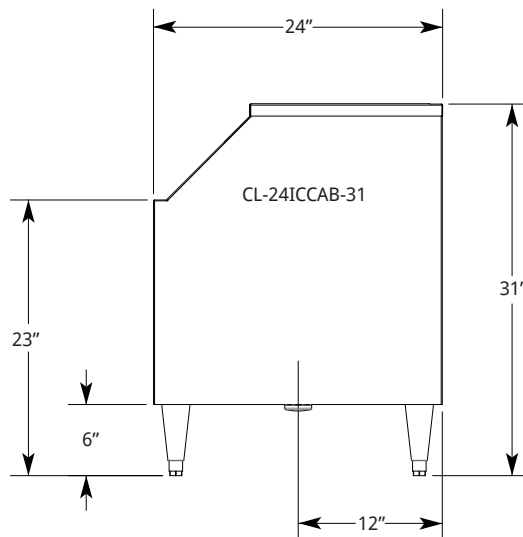

FEATURES:

- 304 Stainless Steel Welded and Polished Top Assembly, Front, and Ends
- False Bottom
- Removable Perforated Pans
- Includes Ice Chest Cover
- Die-Cast Heavy Duty 6" Stainless Steel Equipment Legs with Adjustable Feet
- Optional: Set of (4) 5" Casters (Replaces 6" Legs, 2 Fixed; 2 Locking Brake and Swivel - Factory Installed)

MODEL NUMBERS:

Description	Model
Beer Bin	CL-24IC CAB-19
	CL-24IC CAB-31

BEER STORAGE

SIDE VIEW:

TOP VIEW:

FRONT VIEW:

SIDE VIEW:

TOP VIEW: