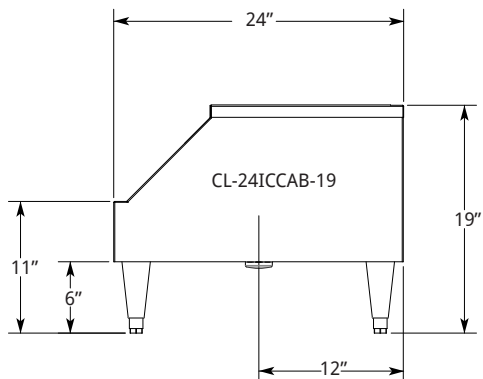

FEATURES:

- 304 Stainless Steel Welded and Polished Top Assembly, Front, and Ends
- False Bottom
- Removable Perforated Pans
- Includes Ice Chest Cover
- Die-Cast Heavy Duty 6" Stainless Steel Equipment Legs with Adjustable Feet
- Optional: Set of (4) 5" Casters (Replaces 6" Legs, 2 Fixed; 2 Locking Brake and Swivel - Factory Installed)

MODEL NUMBERS:

Description	Model
Beer Bin	CL-24IC CAB-19
	CL-24IC CAB-31

BEER STORAGE

SIDE VIEW:

TOP VIEW:

FRONT VIEW:

SIDE VIEW:

TOP VIEW: