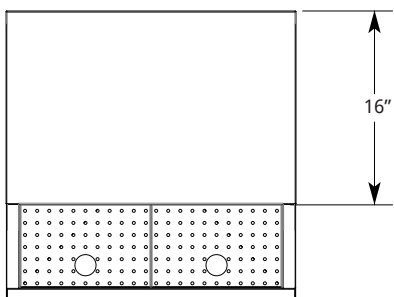

FEATURES:

- 304 Stainless Steel Welded and Polished Top Assembly, Front, and Ends
- False Bottom
- Removable Perforated Pans
- Includes Ice Chest Cover
- Die-Cast Heavy Duty 6" Stainless Steel Equipment Legs with Adjustable Feet
- Optional: Set of (4) 5" Casters (Replaces 6" Legs, 2 Fixed; 2 Locking Brake and Swivel - Factory Installed)

MODEL NUMBERS:

Description	Model
Beer Bin	CL-24IC CAB-19
	CL-24IC CAB-31

BEER STORAGE

SIDE VIEW:

TOP VIEW:

FRONT VIEW:

SIDE VIEW:

TOP VIEW: