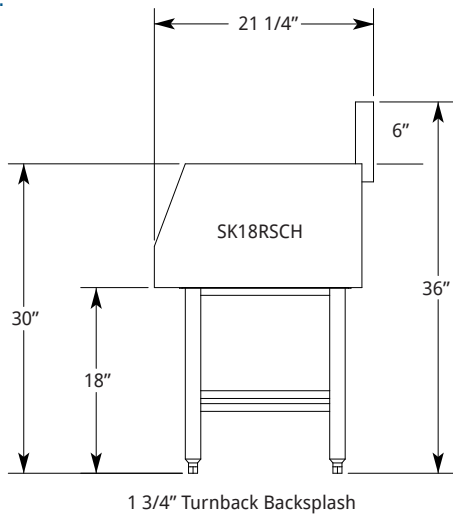

# HANDSINK WITH TRASH RECEPTACLE

SIDE VIEW:

TOP VIEW:

FRONT VIEW:

SIDE VIEW:

TOP VIEW:

FRONT VIEW:

# HANDSINK WITH BLENDER SHELF

Includes: Gooseneck Faucet (4" Centers), 3" Strainer Basket Drain Assembly, and Bowl 6"x12"x6" Deep

SIDE VIEW:

TOP VIEW:

FRONT VIEW:

SIDE VIEW:

TOP VIEW:

FRONT VIEW: