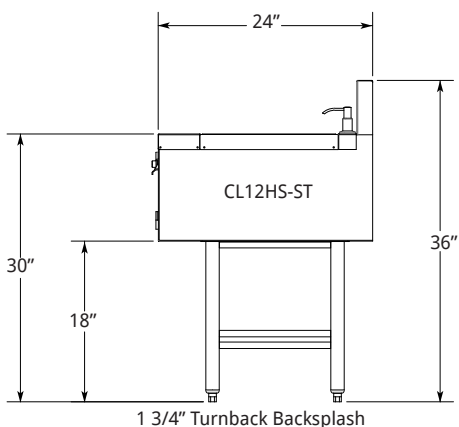

HANDSINK WITH SOAP & TOWEL DISPENSER

HANDSINK WITH TRASH RECEPTACLE

SIDE VIEW:

TOP VIEW: