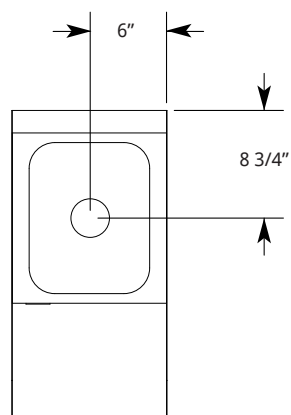

# HANDSINK WITH TRASH RECEPTACLE

SIDE VIEW:

TOP VIEW:

FRONT VIEW:

SIDE VIEW:

TOP VIEW:

FRONT VIEW:

# HANDSINK WITH BLENDER SHELF

Includes: Gooseneck Faucet (4" Centers), 3" Strainer Basket Drain Assembly, and Bowl 6"x12"x6" Deep

SIDE VIEW:

TOP VIEW:

FRONT VIEW:

SIDE VIEW:

TOP VIEW:

FRONT VIEW: