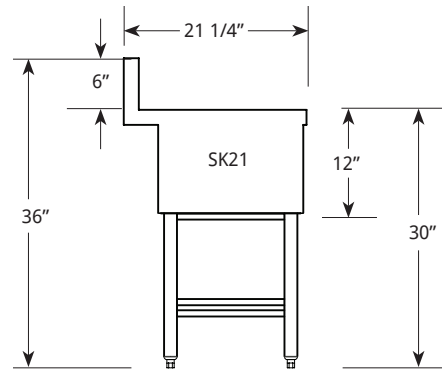

### FEATURES:

- 304 Stainless Steel, Welded and Polished Top Assembly, Front Apron and Ends
- 20-Gauge Polished, Deep-Drawn 304 Stainless Steel Tanks (Where Applicable)
- Galvannealed Steel Understructure
- Legs: Steel Tube and Welded Cross-Brace Construction, with Corrosion Resistant Hammertone Paint and High-Impact Plastic Adjustable Feet  
--OR Die Cast Heavy Duty 6" Stainless Steel Equipment Legs with Adjustable Feet
- Stainless Steel Drain with 1 1/2" Standard Male Pipe Thread, Gasket and Nut -- Field Installed (Where Applicable)
- Constructed to Meet NSF Specifications

### MODEL NUMBERS:

Description	Model	Model	Model
Handsink	SD12HS	SK12HS	
	SD18HS		
w/Built-In Soap & Towel Dispensers			CL12HS-ST
w/Blender Shelf			CL12RSCH
			SK18RSCH
w/Trash Receptical			CL18HS-TRA
Trash Receptical			CL12TRA
			CL14TRA (L, R)

# HANDSINKS

SIDE VIEW:

1 3/4" Turnback Backsplash

SIDE VIEW:

1 3/4" Turnback Backsplash

ANGLED VIEW:

ANGLED VIEW:

Model	A
SD12HS	12"
SD18HS	18"

Includes: Wall Mount Faucet (4" Centers), 3" Strainer Basket Drain Assembly, and Bowl 10"x14"x9 3/4" Deep