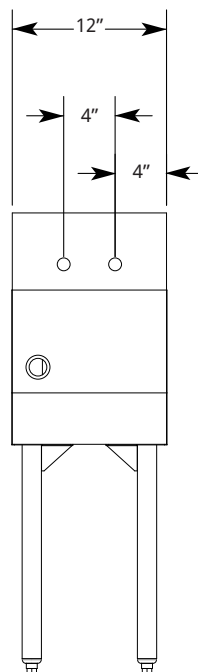

# HANDSINKS

SIDE VIEW:

1 3/4" Turnback Backsplash

SIDE VIEW:

1 3/4" Turnback Backsplash

ANGLED VIEW:

ANGLED VIEW:

Model	A
SD12HS	12"
SD18HS	18"

Includes: Wall Mount Faucet (4" Centers), 3" Strainer Basket Drain Assembly, and Bowl 10"x14"x9 3/4" Deep

# HANDSINK WITH TRASH RECEPTACLE

SIDE VIEW:

TOP VIEW:

FRONT VIEW:

SIDE VIEW:

TOP VIEW:

FRONT VIEW:

# HANDSINK WITH BLENDER SHELF

Includes: Gooseneck Faucet (4" Centers), 3" Strainer Basket Drain Assembly, and Bowl 6"x12"x6" Deep

SIDE VIEW:

TOP VIEW:

FRONT VIEW:

SIDE VIEW:

TOP VIEW:

FRONT VIEW: