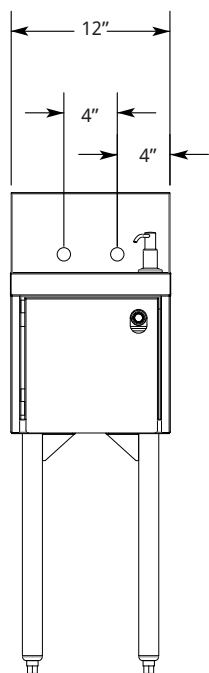

# HANDSINKS

SIDE VIEW:

1 3/4" Turnback Backsplash

SIDE VIEW:

1 3/4" Turnback Backsplash

ANGLED VIEW:

ANGLED VIEW:

Model	A
SD12HS	12"
SD18HS	18"

Includes: Wall Mount Faucet (4" Centers), 3" Strainer Basket Drain Assembly, and Bowl 10"x14"x9 3/4" Deep

# HANDSINK WITH TRASH RECEPTACLE

SIDE VIEW:

TOP VIEW:

FRONT VIEW:

SIDE VIEW:

TOP VIEW:

FRONT VIEW:

# HANDSINK WITH BLENDER SHELF

Includes: Gooseneck Faucet (4" Centers), 3" Strainer Basket Drain Assembly, and Bowl 6"x12"x6" Deep

SIDE VIEW:

TOP VIEW:

FRONT VIEW:

SIDE VIEW:

TOP VIEW:

FRONT VIEW: