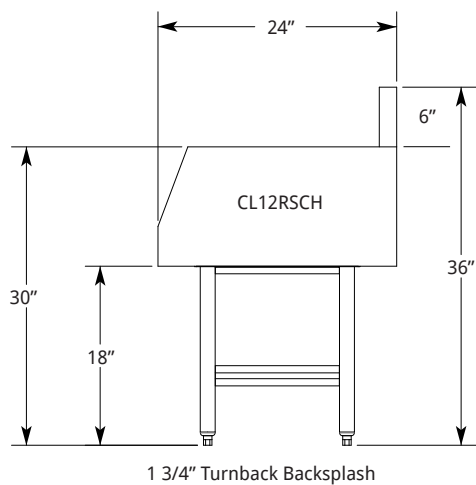

# HANDSINK WITH TRASH RECEPTACLE

SIDE VIEW:

TOP VIEW:

FRONT VIEW:

SIDE VIEW:

TOP VIEW:

FRONT VIEW:

# HANDSINK WITH BLENDER SHELF

Includes: Gooseneck Faucet (4" Centers), 3" Strainer Basket Drain Assembly, and Bowl 6"x12"x6" Deep

SIDE VIEW:

TOP VIEW:

FRONT VIEW:

SIDE VIEW:

TOP VIEW:

FRONT VIEW: