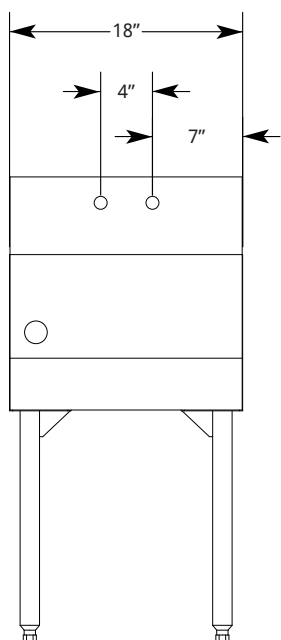

# HANDSINKS

SIDE VIEW:

1 3/4" Turnback Backsplash

SIDE VIEW:

1 3/4" Turnback Backsplash

ANGLED VIEW:

ANGLED VIEW:

Model	A
SD12HS	12"
SD18HS	18"

# HANDSINK WITH TRASH RECEPTACLE

SIDE VIEW:

TOP VIEW:

FRONT VIEW:

SIDE VIEW:

TOP VIEW:

FRONT VIEW:

# HANDSINK WITH BLENDER SHELF

Includes: Gooseneck Faucet (4" Centers), 3" Strainer Basket Drain Assembly, and Bowl 6"x12"x6" Deep

SIDE VIEW:

TOP VIEW:

FRONT VIEW:

SIDE VIEW:

TOP VIEW:

FRONT VIEW:

# TRASH RECEPTACLE

SIDE VIEW:

TOP VIEW:

FRONT VIEW:

Model	A
CL12TRA	12
CL14TRA	14

LaCrosse has a policy of continuous product improvement, and reserves the right to change design and specifications without notice.