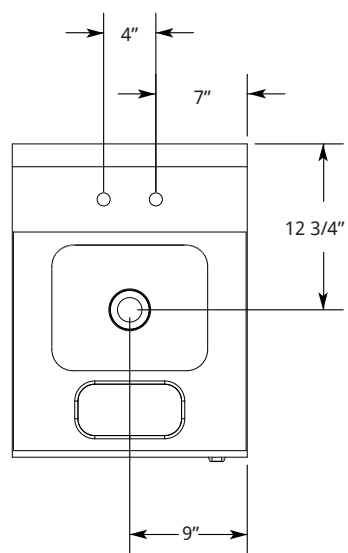

Includes: Wall Mount Faucet (4" Centers), 3" Strainer Basket Drain Assembly, and Bowl 10"x14"x9 3/4" Deep

# HANDSINK WITH TRASH RECEPTACLE

SIDE VIEW:

TOP VIEW:

FRONT VIEW:

SIDE VIEW:

TOP VIEW:

FRONT VIEW:

# HANDSINK WITH BLENDER SHELF

Includes: Gooseneck Faucet (4" Centers), 3" Strainer Basket Drain Assembly, and Bowl 6"x12"x6" Deep

SIDE VIEW:

TOP VIEW:

FRONT VIEW:

SIDE VIEW:

TOP VIEW:

FRONT VIEW: