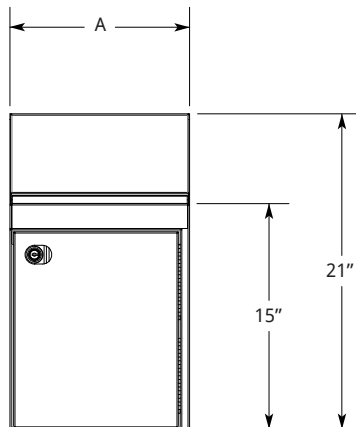

# HANDSINK WITH BLENDER SHELF

Includes: Gooseneck Faucet (4" Centers), 3" Strainer Basket Drain Assembly, and Bowl 6"x12"x6" Deep

SIDE VIEW:

TOP VIEW:

FRONT VIEW:

SIDE VIEW:

TOP VIEW:

FRONT VIEW:

# TRASH RECEPTACLE

SIDE VIEW:

TOP VIEW:

FRONT VIEW:

Model	A
CL12TRA	12
CL14TRA	14

LaCrosse has a policy of continuous product improvement, and reserves the right to change design and specifications without notice.