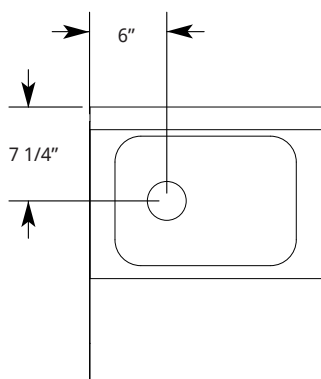

# HANDSINK WITH TRASH RECEPTACLE

SIDE VIEW:

TOP VIEW:

FRONT VIEW:

SIDE VIEW:

TOP VIEW:

FRONT VIEW:

# HANDSINK WITH BLENDER SHELF

Includes: Gooseneck Faucet (4" Centers), 3" Strainer Basket Drain Assembly, and Bowl 6"x12"x6" Deep

SIDE VIEW:

TOP VIEW:

FRONT VIEW:

SIDE VIEW:

TOP VIEW:

FRONT VIEW: