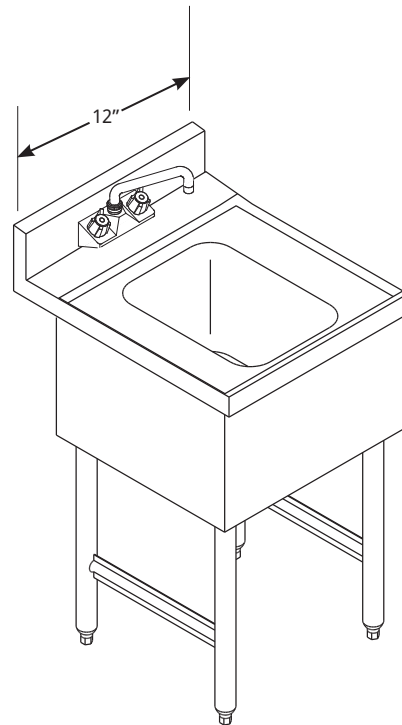

### FEATURES:

- 304 Stainless Steel, Welded and Polished Top Assembly, Front Apron and Ends
- 20-Gauge Polished, Deep-Drawn 304 Stainless Steel Tanks (Where Applicable)
- Galvannealed Steel Understructure
- Legs: Steel Tube and Welded Cross-Brace Construction, with Corrosion Resistant Hammertone Paint and High-Impact Plastic Adjustable Feet  
--OR Die Cast Heavy Duty 6" Stainless Steel Equipment Legs with Adjustable Feet
- Stainless Steel Drain with 1 1/2" Standard Male Pipe Thread, Gasket and Nut -- Field Installed (Where Applicable)
- Constructed to Meet NSF Specifications

### MODEL NUMBERS:

Description	Model	Model	Model
Handsink	SD12HS	SK12HS	
	SD18HS		
w/Built-In Soap & Towel Dispensers			CL12HS-ST
w/Blender Shelf			CL12RSCH
			SK18RSCH
w/Trash Receptical			CL18HS-TRA
Trash Receptical			CL12TRA
			CL14TRA (L, R)

# HANDSINKS

SIDE VIEW:

1 3/4" Turnback Backsplash

SIDE VIEW:

1 3/4" Turnback Backsplash

ANGLED VIEW:

ANGLED VIEW:

Model	A
SD12HS	12"
SD18HS	18"

Includes: Wall Mount Faucet (4" Centers), 3" Strainer Basket Drain Assembly, and Bowl 10"x14"x9 3/4" Deep