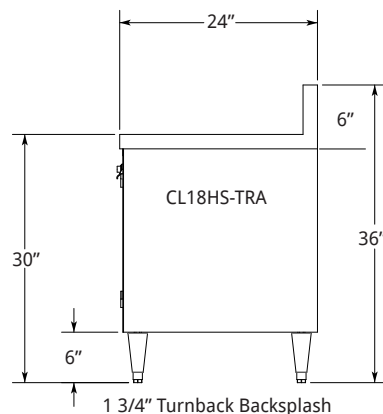

# HANDSINK WITH TRASH RECEPTACLE

SIDE VIEW:

TOP VIEW:

FRONT VIEW:

SIDE VIEW:

TOP VIEW:

FRONT VIEW:

# HANDSINK WITH BLENDER SHELF

Includes: Gooseneck Faucet (4" Centers), 3" Strainer Basket Drain Assembly, and Bowl 6"x12"x6" Deep

SIDE VIEW:

TOP VIEW:

FRONT VIEW:

SIDE VIEW:

TOP VIEW:

FRONT VIEW: