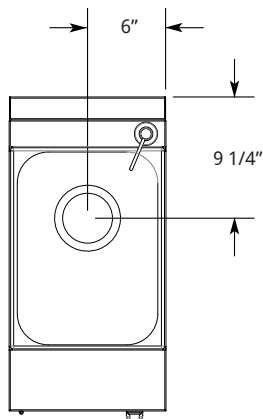

HANDSINK WITH SOAP & TOWEL DISPENSER

HANDSINK WITH TRASH RECEPTACLE

FRONT VIEW: