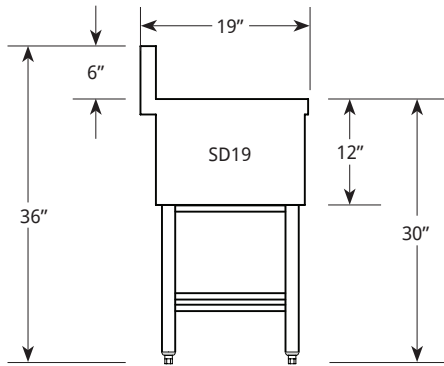

### FEATURES:

- 304 Stainless Steel, Welded and Polished Top Assembly, Front Apron and Ends
- 20-Gauge Polished, Deep-Drawn 304 Stainless Steel Tanks (Where Applicable)
- Galvannealed Steel Understructure
- Legs: Steel Tube and Welded Cross-Brace Construction, with Corrosion Resistant Hammertone Paint and High-Impact Plastic Adjustable Feet  
--OR Die Cast Heavy Duty 6" Stainless Steel Equipment Legs with Adjustable Feet
- Stainless Steel Drain with 1 1/2" Standard Male Pipe Thread, Gasket and Nut -- Field Installed (Where Applicable)
- Constructed to Meet NSF Specifications

### MODEL NUMBERS:

Description	Model	Model	Model
Handsink	SD12HS	SK12HS	
	SD18HS		
w/Built-In Soap & Towel Dispensers			CL12HS-ST
w/Blender Shelf			CL12RSCH
			SK18RSCH
w/Trash Receptical			CL18HS-TRA
Trash Receptical			CL12TRA
			CL14TRA (L, R)

# HANDSINKS

SIDE VIEW:

1 3/4" Turnback Backsplash

SIDE VIEW:

1 3/4" Turnback Backsplash

ANGLED VIEW:

ANGLED VIEW:

Model	A
SD12HS	12"
SD18HS	18"

Includes: Wall Mount Faucet (4" Centers), 3" Strainer Basket Drain Assembly, and Bowl 10"x14"x9 3/4" Deep