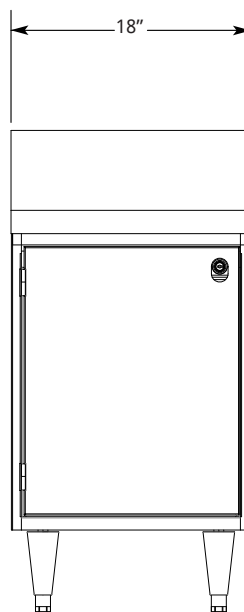

# HANDSINKS

SIDE VIEW:

1 3/4" Turnback Backsplash

SIDE VIEW:

1 3/4" Turnback Backsplash

ANGLED VIEW:

ANGLED VIEW:

Model	A
SD12HS	12"
SD18HS	18"

# HANDSINK WITH TRASH RECEPTACLE

SIDE VIEW:

TOP VIEW:

FRONT VIEW:

SIDE VIEW:

TOP VIEW:

FRONT VIEW:

# HANDSINK WITH BLENDER SHELF

Includes: Gooseneck Faucet (4" Centers), 3" Strainer Basket Drain Assembly, and Bowl 6"x12"x6" Deep

SIDE VIEW:

TOP VIEW:

FRONT VIEW:

SIDE VIEW:

TOP VIEW:

FRONT VIEW: