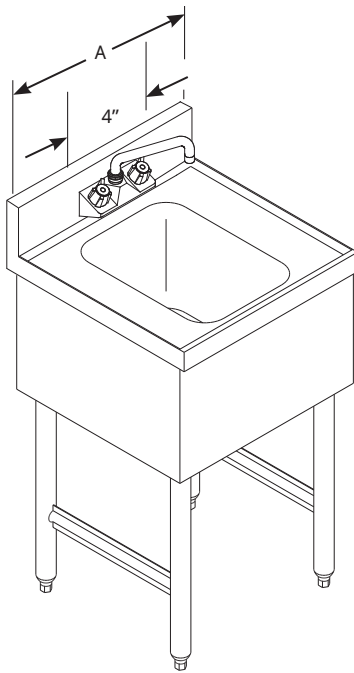

### FEATURES:

- 304 Stainless Steel, Welded and Polished Top Assembly, Front Apron and Ends
- 20-Gauge Polished, Deep-Drawn 304 Stainless Steel Tanks (Where Applicable)
- Galvannealed Steel Understructure
- Legs: Steel Tube and Welded Cross-Brace Construction, with Corrosion Resistant Hammertone Paint and High-Impact Plastic Adjustable Feet  
--OR Die Cast Heavy Duty 6" Stainless Steel Equipment Legs with Adjustable Feet
- Stainless Steel Drain with 1 1/2" Standard Male Pipe Thread, Gasket and Nut -- Field Installed (Where Applicable)
- Constructed to Meet NSF Specifications

### MODEL NUMBERS:

Description	Model	Model	Model
Handsink	SD12HS	SK12HS	
	SD18HS		
w/Built-In Soap & Towel Dispensers			CL12HS-ST
w/Blender Shelf			CL12RSCH
			SK18RSCH
w/Trash Receptical			CL18HS-TRA
Trash Receptical			CL12TRA
			CL14TRA (L, R)

# HANDSINKS

SIDE VIEW:

1 3/4" Turnback Backsplash

SIDE VIEW:

1 3/4" Turnback Backsplash

ANGLED VIEW:

ANGLED VIEW:

Model	A
SD12HS	12"
SD18HS	18"

Includes: Wall Mount Faucet (4" Centers), 3" Strainer Basket Drain Assembly, and Bowl 10"x14"x9 3/4" Deep