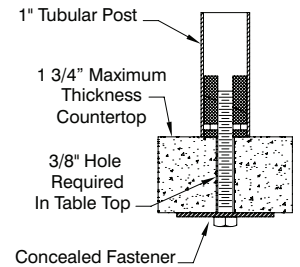

### CONVERT STFS/STFC SERIES FOOD SHIELDS TO BE PORTABLE

**Add Model # STP-1**  
 Includes 4 Plastic Feet and Front glass upgraded to 3/8" thick for stability during handling. Ships Knocked-Down.  
 Consult Factory For Additional Lengths

### Standard Concealed Mounting Hardware

Requires access below counter for installation.

Brass Expander Table Mounting Hardware Included. For traditional undermount installation (1" tubing only)