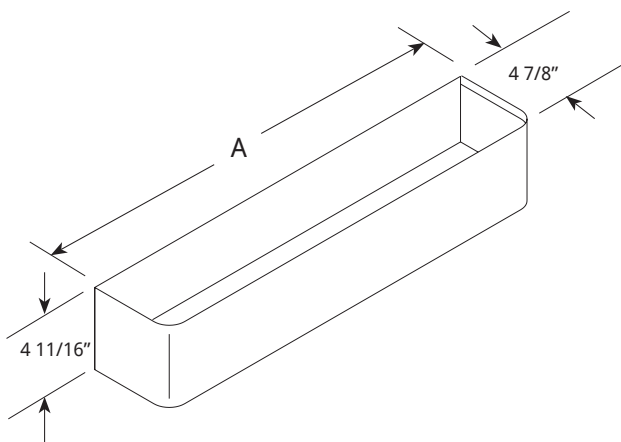

GUSSETED SPEEDRAILS

L500-24 GSR-2

FEATURES:

- 304 Stainless Steel Construction
- Available in Single and Double Gusset (Double Gusset Designated by Adding [-2])
- Bottom & Interior Lined with Black Sound Dampening Plastic
- Available in Nine (9) Standard Lengths
- Fastening Hardware Included
- Support Braces Standard on 48", 60", and 72" Models)
- Custom Lengths are Available

Model Number	Width (A)
L500-18 GSR (-2)	18"
L500-24 GSR (-2)	24"
L500-30 GSR (-2)	30"
L500-36 GSR (-2)	36"
L500-42 GSR (-2)	42"
L500-44 GSR (-2)	44"
L500-48 GSR (-2)	48"
L500-60 GSR (-2)	60"
L500-72 GSR (-2)	72"

SINGLE GUSSETED:

DOUBLE GUSSETED:

FEATURES:

- 304 Stainless Steel Construction
- Available in Seven (7) Standard Lengths
- Available in Single or Double Keyhole Model (Double Keyhole Designated by Adding [-2])
- Fastening Hardware Included (Includes Support Braces on 48", 60", and 72" Double Keyhole Models)
- Optional Hanging Brackets are Available

Model Number	Width (A)
L500-98018 (-2)	18"
L500-98024 (-2)	24"
L500-98030 (-2)	30"
L500-98036 (-2)	36"
L500-98048 (-2)	48"
L500-98060 (-2)	60"
L500-98072 (-2)	72"

SINGLE KEYHOLE:

DOUBLE KEYHOLE:

LaCrosse has a policy of continuous product improvement, and reserves the right to change design and specifications without notice.