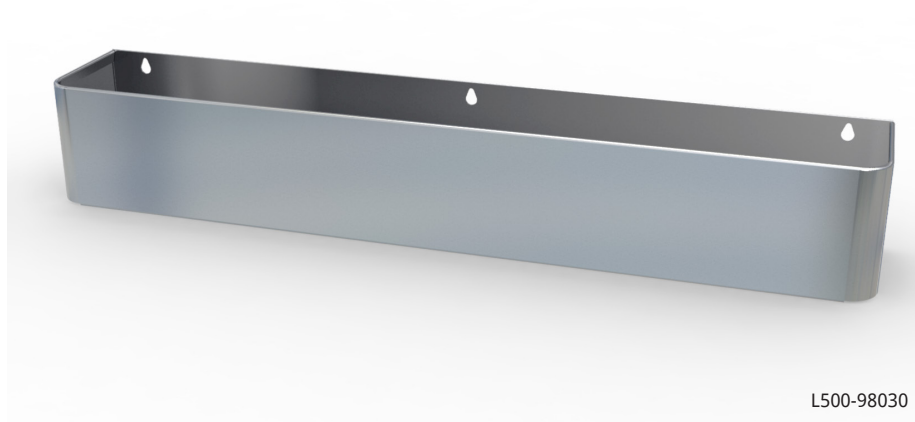

GUSSETED SPEEDRAILS

L500-24 GSR-2

FEATURES:

- 304 Stainless Steel Construction
- Available in Single and Double Gusset (Double Gusset Designated by Adding [-2])
- Bottom & Interior Lined with Black Sound Dampening Plastic
- Available in Nine (9) Standard Lengths
- Fastening Hardware Included
- Support Braces Standard on 48", 60", and 72" Models)
- Custom Lengths are Available

Model Number	Width (A)
L500-18 GSR (-2)	18"
L500-24 GSR (-2)	24"
L500-30 GSR (-2)	30"
L500-36 GSR (-2)	36"
L500-42 GSR (-2)	42"
L500-44 GSR (-2)	44"
L500-48 GSR (-2)	48"
L500-60 GSR (-2)	60"
L500-72 GSR (-2)	72"

SINGLE GUSSETED:

DOUBLE GUSSETED:

FEATURES:

- 304 Stainless Steel Construction
- Available in Seven (7) Standard Lengths
- Available in Single or Double Keyhole Model (Double Keyhole Designated by Adding [-2])
- Fastening Hardware Included (Includes Support Braces on 48", 60", and 72" Double Keyhole Models)
- Optional Hanging Brackets are Available

Model Number	Width (A)
L500-98018 (-2)	18"
L500-98024 (-2)	24"
L500-98030 (-2)	30"
L500-98036 (-2)	36"
L500-98048 (-2)	48"
L500-98060 (-2)	60"
L500-98072 (-2)	72"

SINGLE KEYHOLE:

DOUBLE KEYHOLE:

LaCrosse has a policy of continuous product improvement, and reserves the right to change design and specifications without notice.