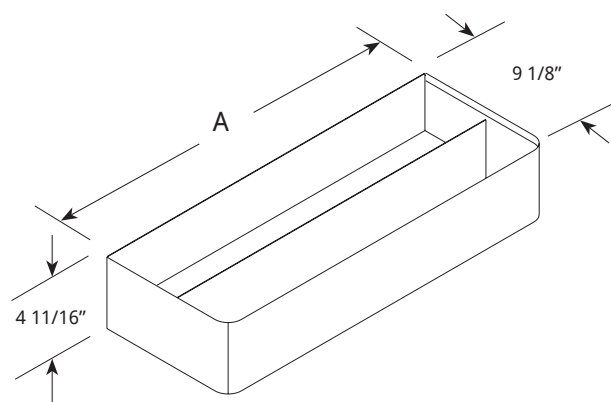

GUSSETED SPEEDRAILS

L500-24 GSR-2

FEATURES:

- 304 Stainless Steel Construction
- Available in Single and Double Gusset (Double Gusset Designated by Adding [-2])
- Bottom & Interior Lined with Black Sound Dampening Plastic
- Available in Nine (9) Standard Lengths
- Fastening Hardware Included
- Support Braces Standard on 48", 60", and 72" Models)
- Custom Lengths are Available

Model Number	Width (A)
L500-18 GSR (-2)	18"
L500-24 GSR (-2)	24"
L500-30 GSR (-2)	30"
L500-36 GSR (-2)	36"
L500-42 GSR (-2)	42"
L500-44 GSR (-2)	44"
L500-48 GSR (-2)	48"
L500-60 GSR (-2)	60"
L500-72 GSR (-2)	72"

SINGLE GUSSETED:

DOUBLE GUSSETED:

FEATURES:

- 304 Stainless Steel Construction
- Available in Seven (7) Standard Lengths
- Available in Single or Double Keyhole Model (Double Keyhole Designated by Adding [-2])
- Fastening Hardware Included (Includes Support Braces on 48", 60", and 72" Double Keyhole Models)
- Optional Hanging Brackets are Available

Model Number	Width (A)
L500-98018 (-2)	18"
L500-98024 (-2)	24"
L500-98030 (-2)	30"
L500-98036 (-2)	36"
L500-98048 (-2)	48"
L500-98060 (-2)	60"
L500-98072 (-2)	72"

SINGLE KEYHOLE:

DOUBLE KEYHOLE:

LaCrosse has a policy of continuous product improvement, and reserves the right to change design and specifications without notice.