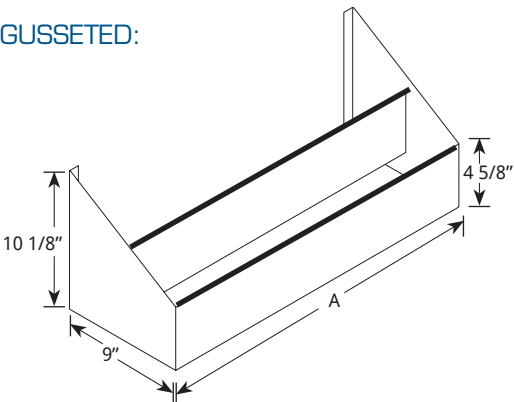

GUSSETED SPEEDRAILS

L500-24 GSR-2

FEATURES:

- 304 Stainless Steel Construction
- Available in Single and Double Gusset (Double Gusset Designated by Adding [-2])
- Bottom & Interior Lined with Black Sound Dampening Plastic
- Available in Nine (9) Standard Lengths
- Fastening Hardware Included
- Support Braces Standard on 48", 60", and 72" Models)
- Custom Lengths are Available

Model Number	Width (A)
L500-18 GSR (-2)	18"
L500-24 GSR (-2)	24"
L500-30 GSR (-2)	30"
L500-36 GSR (-2)	36"
L500-42 GSR (-2)	42"
L500-44 GSR (-2)	44"
L500-48 GSR (-2)	48"
L500-60 GSR (-2)	60"
L500-72 GSR (-2)	72"

SINGLE GUSSETED:

DOUBLE GUSSETED:

FEATURES:

- 304 Stainless Steel Construction
- Available in Seven (7) Standard Lengths
- Available in Single or Double Keyhole Model (Double Keyhole Designated by Adding [-2])
- Fastening Hardware Included (Includes Support Braces on 48", 60", and 72" Double Keyhole Models)
- Optional Hanging Brackets are Available

Model Number	Width (A)
L500-98018 (-2)	18"
L500-98024 (-2)	24"
L500-98030 (-2)	30"
L500-98036 (-2)	36"
L500-98048 (-2)	48"
L500-98060 (-2)	60"
L500-98072 (-2)	72"

SINGLE KEYHOLE:

DOUBLE KEYHOLE:

LaCrosse has a policy of continuous product improvement, and reserves the right to change design and specifications without notice.