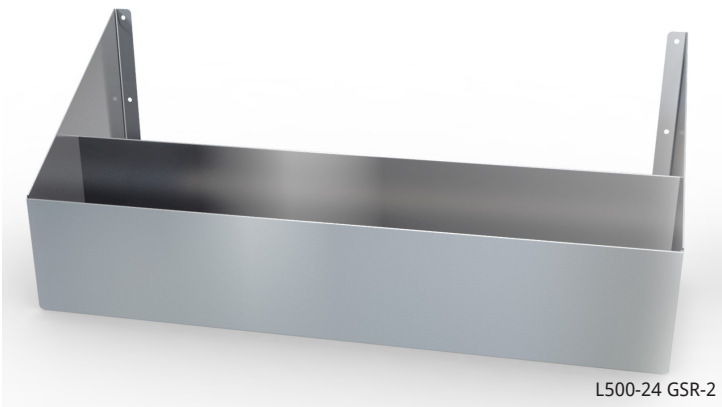

GUSSETED SPEEDRAILS

L500-24 GSR-2

FEATURES:

- 304 Stainless Steel Construction
- Available in Single and Double Gusset (Double Gusset Designated by Adding [-2])
- Bottom & Interior Lined with Black Sound Dampening Plastic
- Available in Nine (9) Standard Lengths
- Fastening Hardware Included
- Support Braces Standard on 48", 60", and 72" Models)
- Custom Lengths are Available

Model Number	Width (A)
L500-18 GSR (-2)	18"
L500-24 GSR (-2)	24"
L500-30 GSR (-2)	30"
L500-36 GSR (-2)	36"
L500-42 GSR (-2)	42"
L500-44 GSR (-2)	44"
L500-48 GSR (-2)	48"
L500-60 GSR (-2)	60"
L500-72 GSR (-2)	72"

SINGLE GUSSETED:

DOUBLE GUSSETED:

FEATURES:

- 304 Stainless Steel Construction
- Available in Seven (7) Standard Lengths
- Available in Single or Double Keyhole Model (Double Keyhole Designated by Adding [-2])
- Fastening Hardware Included (Includes Support Braces on 48", 60", and 72" Double Keyhole Models)
- Optional Hanging Brackets are Available

Model Number	Width (A)
L500-98018 (-2)	18"
L500-98024 (-2)	24"
L500-98030 (-2)	30"
L500-98036 (-2)	36"
L500-98048 (-2)	48"
L500-98060 (-2)	60"
L500-98072 (-2)	72"

SINGLE KEYHOLE:

DOUBLE KEYHOLE:

LaCrosse has a policy of continuous product improvement, and reserves the right to change design and specifications without notice.