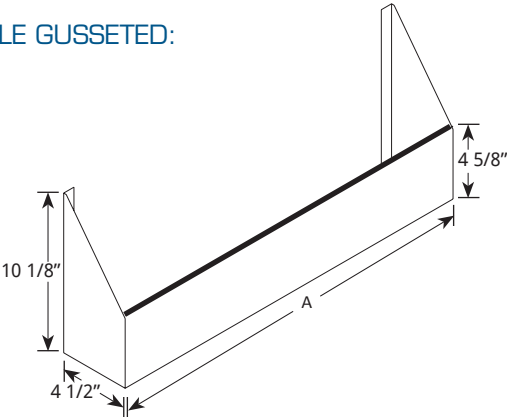

GUSSETED SPEEDRAILS

L500-24 GSR-2

FEATURES:

- 304 Stainless Steel Construction
- Available in Single and Double Gusset (Double Gusset Designated by Adding [-2])
- Bottom & Interior Lined with Black Sound Dampening Plastic
- Available in Nine (9) Standard Lengths
- Fastening Hardware Included
- Support Braces Standard on 48", 60", and 72" Models)
- Custom Lengths are Available

Model Number	Width (A)
L500-18 GSR (-2)	18"
L500-24 GSR (-2)	24"
L500-30 GSR (-2)	30"
L500-36 GSR (-2)	36"
L500-42 GSR (-2)	42"
L500-44 GSR (-2)	44"
L500-48 GSR (-2)	48"
L500-60 GSR (-2)	60"
L500-72 GSR (-2)	72"

SINGLE GUSSETED:

DOUBLE GUSSETED:

FEATURES:

- 304 Stainless Steel Construction
- Available in Seven (7) Standard Lengths
- Available in Single or Double Keyhole Model (Double Keyhole Designated by Adding [-2])
- Fastening Hardware Included (Includes Support Braces on 48", 60", and 72" Double Keyhole Models)
- Optional Hanging Brackets are Available

Model Number	Width (A)
L500-98018 (-2)	18"
L500-98024 (-2)	24"
L500-98030 (-2)	30"
L500-98036 (-2)	36"
L500-98048 (-2)	48"
L500-98060 (-2)	60"
L500-98072 (-2)	72"

SINGLE KEYHOLE:

DOUBLE KEYHOLE:

LaCrosse has a policy of continuous product improvement, and reserves the right to change design and specifications without notice.