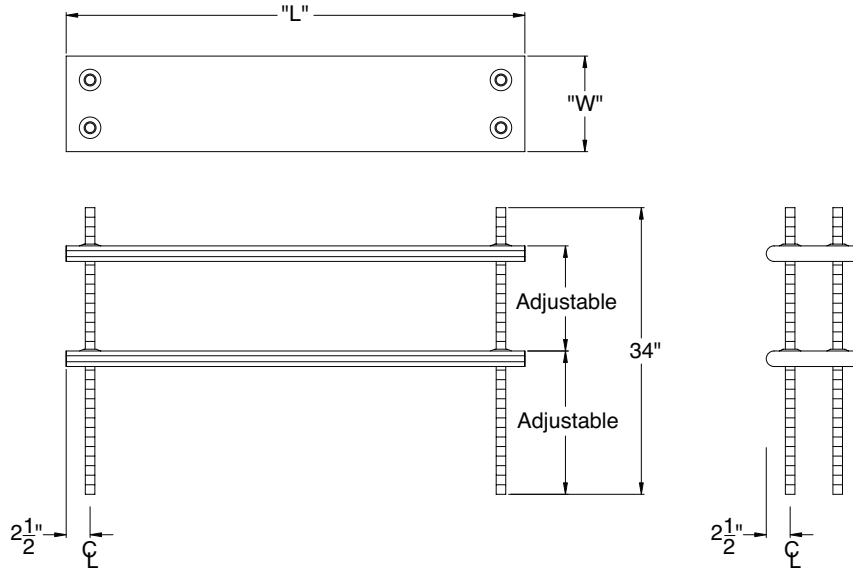

ALL DIMENSIONS ARE TYPICAL

TS SERIES: ADJUSTABLE SINGLE SHELF WITH TABLE MOUNTED 14" CHROME POSTS

Specify location. Front, Center or Rear.

DS SERIES: ADJUSTABLE DOUBLE SHELVES WITH TABLE MOUNTED 34" CHROME POSTS

Specify location. Front, Center or Rear.

Brass Expander Table
Mounting Hardware Included
with TS & DS Shelving
(1" tubing only)