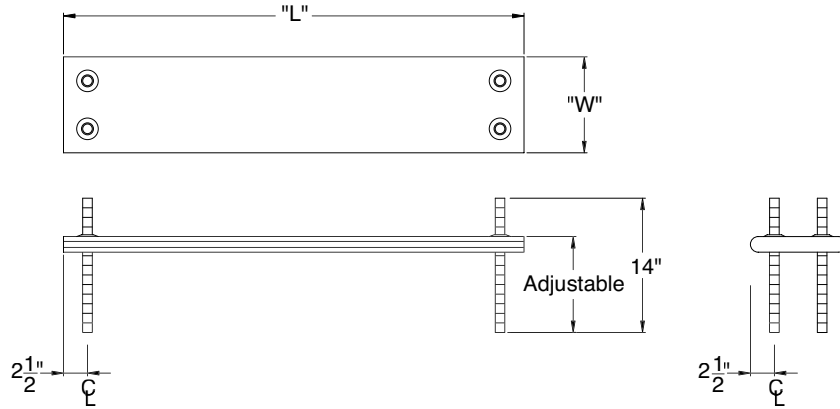

ALL DIMENSIONS ARE TYPICAL

TS SERIES: ADJUSTABLE SINGLE SHELF WITH TABLE MOUNTED 14" CHROME POSTS

Specify location. Front, Center or Rear.

DS SERIES: ADJUSTABLE DOUBLE SHELVES WITH TABLE MOUNTED 34" CHROME POSTS