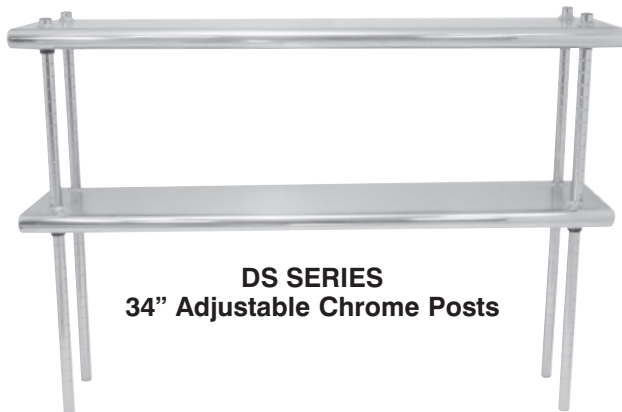

TABLE MOUNTED
STAINLESS STEEL SHELVING
 with Adjustable Chrome Posts

Item #: _____ Qty #: _____
 Model #: _____
 Project #: _____

(Table Not Included)

TS & DS SERIES includes
 Tapered Split Sleeve Installation

FEATURES:

Fully adjustable stainless steel shelving.
 Includes four 14" or 34" high Chrome Posts.
 Includes 4 Plastic Tapered Split Sleeve Mounting Brackets.
 Shelves have front & rear rolled edges and sides have square edges.

CONSTRUCTION:

All TIG welded.
 Exposed surfaces polished to a satin finish.

MATERIAL:

All Shelves are 18 gauge type "430" stainless steel.

TS SERIES
 14" Adjustable Chrome Posts

DS SERIES
 34" Adjustable Chrome Posts

Size (W x L)	SINGLE Model #	Approx. Weight	DOUBLE Model #	Approx. Weight
12" x 36"	TS-12-36	16 lbs.	DS-12-36	28 lbs.
12" x 48"	TS-12-48	18 lbs.	DS-12-48	33 lbs.
12" x 60"	TS-12-60	20 lbs.	DS-12-60	39 lbs.
12" x 72"	TS-12-72	22 lbs.	DS-12-72	44 lbs.
12" x 84"	TS-12-84	26 lbs.	DS-12-84	50 lbs.
12" x 96"	TS-12-96	33 lbs.	DS-12-96	59 lbs.
12" x 108"	TS-12-108	37 lbs.	DS-12-108	64 lbs.
12" x 120"	TS-12-120	41 lbs.	DS-12-120	70 lbs.
12" x 132"	TS-12-132	45 lbs.	DS-12-132	76 lbs.
12" x 144"	TS-12-144	51 lbs.	DS-12-144	82 lbs.