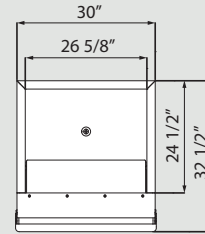

ICE BINS | BLIB-300S & BLIB-500S

BLIB-300S W x D x H — 22" x 32^{1/2}" x 46^{1/4}"*

BLIB-500S W x D x H — 30" x 32^{1/2}" x 46^{1/4}"*

BLIB-300S

BLIB-500S

Project: _____

Model#: _____

Item #: _____

WARRANTY: 1 Year Parts and Labor
Valid in the Continental United States

Model Number	Exterior Dimensions W x D x H*	Interior Dimensions W x D x H	Cubic Volume cu. ft. / liters	Maximum Storage Capacity lbs / kg	Shipping Weight lbs / kg
BLIB-300S	22" x 32 ^{1/2} " x 46 ^{1/4} "	17 ^{5/16} " x 27 ^{1/2} " x 38"	10.9 / 308	320 / 145	103 / 47
BLIB-500S	30" x 32 ^{1/2} " x 46 ^{1/4} "	25 ^{5/16} " x 27 ^{1/2} " x 38"	15.7 / 444	460 / 208	152 / 69

*Height includes 6" legs

*BLUE AIR has the right to change specifications without further notice.

BLIB-300S

Blueair

BLIB-500S

TOP VIEW

TOP VIEW

FRONT VIEW

FRONT VIEW

SIDE VIEW

SIDE VIEW

BACK VIEW

BACK VIEW