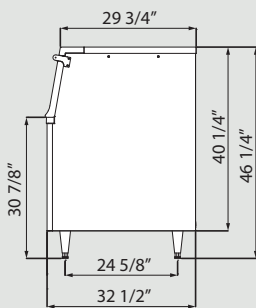

ICE BINS | BLIB-300S & BLIB-500S

BLIB-300S W x D x H — 22" x 32^{1/2}" x 46^{1/4}"*

BLIB-500S W x D x H — 30" x 32^{1/2}" x 46^{1/4}"*

BLIB-300S

BLIB-500S

Project: _____

Model#: _____

Item #: _____

WARRANTY: 1 Year Parts and Labor
Valid in the Continental United States

Model Number	Exterior Dimensions W x D x H*	Interior Dimensions W x D x H	Cubic Volume cu. ft. / liters	Maximum Storage Capacity lbs / kg	Shipping Weight lbs / kg
BLIB-300S	22" x 32 ^{1/2} " x 46 ^{1/4} "	17 ^{5/16} " x 27 ^{1/2} " x 38"	10.9 / 308	320 / 145	103 / 47
BLIB-500S	30" x 32 ^{1/2} " x 46 ^{1/4} "	25 ^{5/16} " x 27 ^{1/2} " x 38"	15.7 / 444	460 / 208	152 / 69

*Height includes 6" legs

*BLUE AIR has the right to change specifications without further notice.

BLIB-300S

Blueair

BLIB-500S

TOP VIEW

TOP VIEW

FRONT VIEW

FRONT VIEW

SIDE VIEW

SIDE VIEW

BACK VIEW

BACK VIEW