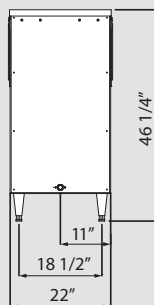

ICE BINS | BLIB-300S & BLIB-500S

BLIB-300S W x D x H — 22" x 32^{1/2}" x 46^{1/4}"*

BLIB-500S W x D x H — 30" x 32^{1/2}" x 46^{1/4}"*

BLIB-300S

BLIB-500S

Project: _____

Model#: _____

Item #: _____

Qty: _____

Available W/H: _____

Approval: _____

STANDARD FEATURES

- Polyethylene bin liner for sanitary storage
 - Designed for stacked ice machine
-
- Ice storage capacity of 320 lbs. or 460 lbs.
 - Surfaces are designed for easy cleaning
 - Stainless Steel exterior with blue bin door and trim
 - Foamed-in-place polyurethane insulation, in all bin walls and bottom, provides dependable ice storage
 - For BLIB-300S fits only BLMI-300A, BLMI-500A and BLMI-650A models
 - For BLIB-500S fits all models

WARRANTY: 1 Year Parts and Labor
Valid in the Continental United States

Model Number	Exterior Dimensions W x D x H*	Interior Dimensions W x D x H	Cubic Volume cu. ft. / liters	Maximum Storage Capacity lbs / kg	Shipping Weight lbs / kg
BLIB-300S	22" x 32 ^{1/2} " x 46 ^{1/4} "	17 ^{5/16} " x 27 ^{1/2} " x 38"	10.9 / 308	320 / 145	103 / 47
BLIB-500S	30" x 32 ^{1/2} " x 46 ^{1/4} "	25 ^{5/16} " x 27 ^{1/2} " x 38"	15.7 / 444	460 / 208	152 / 69

FRONT VIEW

SIDE VIEW

SIDE VIEW

BACK VIEW

BACK VIEW