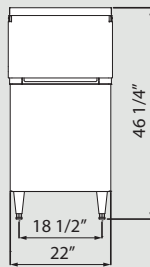

ICE BINS | BLIB-300S & BLIB-500S

BLIB-300S W x D x H — 22" x 32^{1/2}" x 46^{1/4}"*

BLIB-500S W x D x H — 30" x 32^{1/2}" x 46^{1/4}"*

BLIB-300S

BLIB-500S

Project: _____

Model#: _____

Item #: _____

WARRANTY: 1 Year Parts and Labor
Valid in the Continental United States

Model Number	Exterior Dimensions W x D x H*	Interior Dimensions W x D x H	Cubic Volume cu. ft. / liters	Maximum Storage Capacity lbs / kg	Shipping Weight lbs / kg
BLIB-300S	22" x 32 ^{1/2} " x 46 ^{1/4} "	17 ^{5/16} " x 27 ^{1/2} " x 38"	10.9 / 308	320 / 145	103 / 47
BLIB-500S	30" x 32 ^{1/2} " x 46 ^{1/4} "	25 ^{5/16} " x 27 ^{1/2} " x 38"	15.7 / 444	460 / 208	152 / 69

*Height includes 6" legs

*BLUE AIR has the right to change specifications without further notice.

BLIB-300S

Blueair

BLIB-500S

TOP VIEW

TOP VIEW

FRONT VIEW

FRONT VIEW

SIDE VIEW

SIDE VIEW

BACK VIEW

BACK VIEW