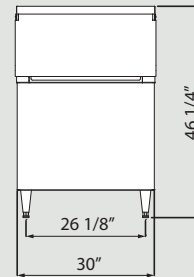

Qty: _____

Available W/H: _____

Approval: _____

STANDARD FEATURES

- Polyethylene bin liner for sanitary storage
 - Designed for stacked ice machine
-
- Ice storage capacity of 320 lbs. or 460 lbs.
 - Surfaces are designed for easy cleaning
 - Stainless Steel exterior with blue bin door and trim
 - Foamed-in-place polyurethane insulation, in all bin walls and bottom, provides dependable ice storage
 - For BLIB-300S fits only BLMI-300A, BLMI-500A and BLMI-650A models
 - For BLIB-500S fits all models

WARRANTY: 1 Year Parts and Labor
Valid in the Continental United States

Model Number	Exterior Dimensions W x D x H*	Interior Dimensions W x D x H	Cubic Volume cu. ft. / liters	Maximum Storage Capacity lbs / kg	Shipping Weight lbs / kg
BLIB-300S	22" x 32 ^{1/2} " x 46 ^{1/4} "	17 ^{5/16} " x 27 ^{1/2} " x 38"	10.9 / 308	320 / 145	103 / 47
BLIB-500S	30" x 32 ^{1/2} " x 46 ^{1/4} "	25 ^{5/16} " x 27 ^{1/2} " x 38"	15.7 / 444	460 / 208	152 / 69

*Height includes 6" legs

*BLUE AIR has the right to change specifications without further notice.

BLIB-300S

Blueair

BLIB-500S

TOP VIEW

TOP VIEW

FRONT VIEW

FRONT VIEW

SIDE VIEW

SIDE VIEW

BACK VIEW

BACK VIEW