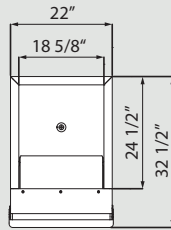

ICE BINS | BLIB-300S & BLIB-500S

BLIB-300S W x D x H — 22" x 32^{1/2}" x 46^{1/4}"*

BLIB-500S W x D x H — 30" x 32^{1/2}" x 46^{1/4}"*

BLIB-300S

BLIB-500S

Project: _____

Model#: _____

Item #: _____

WARRANTY: 1 Year Parts and Labor
Valid in the Continental United States

Model Number	Exterior Dimensions W x D x H*	Interior Dimensions W x D x H	Cubic Volume cu. ft. / liters	Maximum Storage Capacity lbs / kg	Shipping Weight lbs / kg
BLIB-300S	22" x 32 ^{1/2} " x 46 ^{1/4} "	17 ^{5/16} " x 27 ^{1/2} " x 38"	10.9 / 308	320 / 145	103 / 47
BLIB-500S	30" x 32 ^{1/2} " x 46 ^{1/4} "	25 ^{5/16} " x 27 ^{1/2} " x 38"	15.7 / 444	460 / 208	152 / 69

*Height includes 6" legs

*BLUE AIR has the right to change specifications without further notice.

BLIB-300S

Blueair

BLIB-500S

TOP VIEW

TOP VIEW

FRONT VIEW

FRONT VIEW

SIDE VIEW

SIDE VIEW

BACK VIEW

BACK VIEW