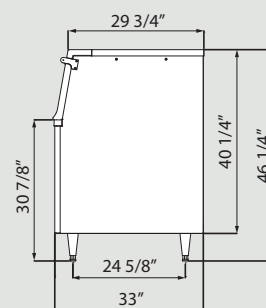

ICE BINS | BLIB-300S & BLIB-500S

BLIB-300S W x D x H — 22" x 32^{1/2}" x 46^{1/4}"*

BLIB-500S W x D x H — 30" x 32^{1/2}" x 46^{1/4}"*

BLIB-300S

BLIB-500S

Project: _____

Model#: _____

Item #: _____

WARRANTY: 1 Year Parts and Labor
Valid in the Continental United States

Model Number	Exterior Dimensions W x D x H*	Interior Dimensions W x D x H	Cubic Volume cu. ft. / liters	Maximum Storage Capacity lbs / kg	Shipping Weight lbs / kg
BLIB-300S	22" x 32 ^{1/2} " x 46 ^{1/4} "	17 ^{5/16} " x 27 ^{1/2} " x 38"	10.9 / 308	320 / 145	103 / 47
BLIB-500S	30" x 32 ^{1/2} " x 46 ^{1/4} "	25 ^{5/16} " x 27 ^{1/2} " x 38"	15.7 / 444	460 / 208	152 / 69

*Height includes 6" legs

*BLUE AIR has the right to change specifications without further notice.

BLIB-300S

Blueair

BLIB-500S

TOP VIEW

TOP VIEW

FRONT VIEW

FRONT VIEW

SIDE VIEW

SIDE VIEW

BACK VIEW

BACK VIEW