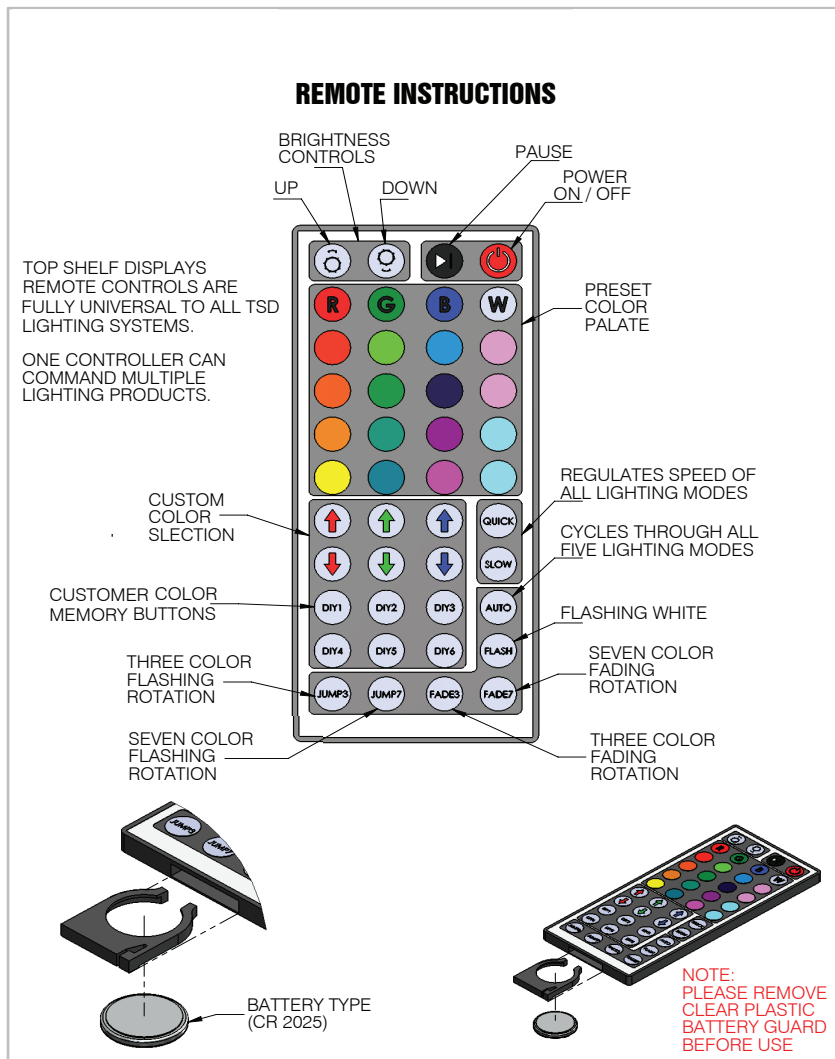

DESCRIPTION
 Energy Efficient/12 Volt Tiered LED Liquor Display, spill resistant, each tier is 4" tall x 4.5" deep, **unlimited colors** with multiple motion effects. Includes (2) wireless remotes with batteries.

- STANDARD FEATURES**
- **Construction Materials**
 - 100% Acrylic
 - 1/4" Glossy Black front, sides, back
 - 1/4" Double Frosted clear tops
 - **LEDs**
 - RGB
 - Chip: Epistar
 - 60 LEDs/Meter
 - Certifications: CE, RoHS
 - Lifetime: 50,000 Hours
 - Output:
 - Red: 1.98 LM/LED, Wavelength: 633nm
 - Blue: 1.56 LM/LED, Wavelength: 462nm
 - Green: 7.41 LM/LED, Wavelength: 521nm
 - Viewing Angle - 120 Degrees
 - **Power**
 - Power Draw: 14.4 watts/meter of LEDs
 - Standard 2 Pronged plug
 - 7' Long power cord
 - Power cord positioning is available on left or right side of the unit - Please specify when purchasing

- PRODUCT COMPLIANCE**
- UL Listed
 - LEDs are CE & RoHS certified

Model: _____ Item #: _____ Date: _____

Project: _____ Qty: _____ Approved By: _____

Lighted Liquor Display 24", 36", 48", 60", & 72" 2-Tier and 3-Tier

Royal Series

Button Row 1	Button Row 2	Button Row 3	Button Row 4
Increase Brightness	Decrease Brightness	Pause/Run	On/Off
Static red	Static green	Static blue	Static white
Static orange	Static light green	Static dark blue	Static milk white
Static dark yellow	Static cyan	Static royal purple	Static white pink
Static yellow	Static light blue	Static purple	Static green-white
Static light yellow	Static sky blue	Static brown	Static blue white
Increase red	Increase green	Increase blue	Speed up
Decrease red	Decrease green	Decrease blue	Speed-down
DIY key1	DIY key2	DIY key3	Automatic change
DIY key4	DIY key5	DIY key6	Flash on and off
3 color "jump" change	7 color "jump" change	3 color fade change	7 color fade change