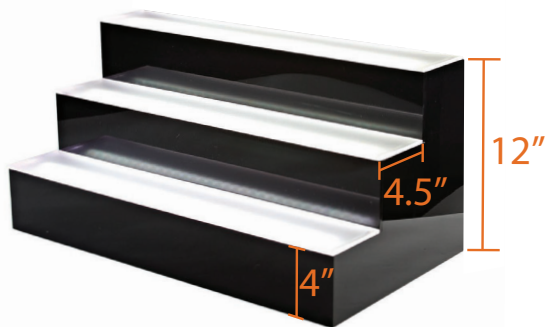

DESCRIPTION
 Energy Efficient/12 Volt Tiered LED Liquor Display, spill resistant, each tier is 4" tall x 4.5" deep, **unlimited colors** with multiple motion effects. Includes (2) wireless remotes with batteries.

- STANDARD FEATURES**
- **Construction Materials**
 - 100% Acrylic
 - 1/4" Glossy Black front, sides, back
 - 1/4" Double Frosted clear tops
 - **LEDs**
 - RGB
 - Chip: Epistar
 - 60 LEDs/Meter
 - Certifications: CE, RoHS
 - Lifetime: 50,000 Hours
 - Output:
 - Red: 1.98 LM/LED, Wavelength: 633nm
 - Blue: 1.56 LM/LED, Wavelength: 462nm
 - Green: 7.41 LM/LED, Wavelength: 521nm
 - Viewing Angle - 120 Degrees
 - **Power**
 - Power Draw: 14.4 watts/meter of LEDs
 - Standard 2 Pronged plug
 - 7' Long power cord
 - Power cord positioning is available on left or right side of the unit - Please specify when purchasing

- PRODUCT COMPLIANCE**
- UL Listed
 - LEDs are CE & RoHS certified

Model: _____ Item #: _____ Date: _____

Project: _____ Qty: _____ Approved By: _____

Lighted Liquor Display 24", 36", 48", 60", & 72" 2-Tier and 3-Tier

Royal Series

Button Row 1	Button Row 2	Button Row 3	Button Row 4
Increase Brightness	Decrease Brightness	Pause/Run	On/Off
Static red	Static green	Static blue	Static white
Static orange	Static light green	Static dark blue	Static milk white
Static dark yellow	Static cyan	Static royal purple	Static white pink
Static yellow	Static light blue	Static purple	Static green-white
Static light yellow	Static sky blue	Static brown	Static blue white
Increase red	Increase green	Increase blue	Speed up
Decrease red	Decrease green	Decrease blue	Speed-down
DIY key1	DIY key2	DIY key3	Automatic change
DIY key4	DIY key5	DIY key6	Flash on and off
3 color "jump" change	7 color "jump" change	3 color fade change	7 color fade change