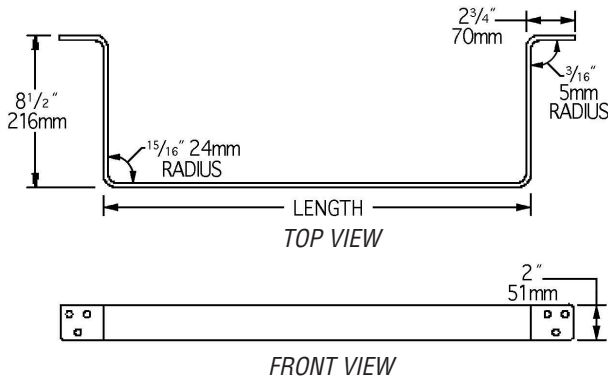

Profit from the Eagle Advantage®

Specification Sheet

Short Form Specifications

Eagle Single Bar Pot Racks, model _____.
 One-piece flat 3/16" (5mm)-thick solid bar. 2" (51mm) wide.
 Available in stainless steel or aluminum. Includes one double-prong hook per linear foot.

24" (610mm) rack with additional hook

Item No.: _____
 Project No.: _____
 S.I.S. No.: _____

Single Bar Pot Racks

MODELS:

- SBPR-24-A SBPR-96-A SBPR-60-S
- SBPR-36-A SBPR-108-A SBPR-72-S
- SBPR-48-A SBPR-120-A SBPR-84-S
- SBPR-60-A SBPR-24-S SBPR-96-S
- SBPR-72-A SBPR-36-S SBPR-108-S
- SBPR-84-A SBPR-48-S SBPR-120-S

- Mounts directly to wall*.
- One-piece flat 3/16" (5mm)-thick solid bar.
- 2" (51mm) wide.
- Stainless steel racks polished to a satin finish.
- Furnished with one double-prong stainless steel hook per linear foot.
- 24" (610mm) racks are one-piece. All others come with support brackets

* Hardware for mounting to wall sold separately.

Options / Accessories

- Additional hooks (#300696)

length in. mm	ALUMINUM			STAINLESS STEEL		
	weight lbs.	kg	model #	weight lbs.	kg	model #
24" 610	5	2.3	SBPR-24-A	9	4.1	SBPR-24-S
36" 915	6	2.7	SBPR-36-A	12	5.4	SBPR-36-S
48" 1219	7	3.2	SBPR-48-A	15	6.8	SBPR-48-S
60" 1524	9	4.1	SBPR-60-A	18	8.2	SBPR-60-S
72" 1829	11	5.0	SBPR-72-A	21	9.5	SBPR-72-S
84" 2134	13	5.9	SBPR-84-A	25	11.3	SBPR-84-S
96" 2438	15	6.8	SBPR-96-A	29	13.2	SBPR-96-S
108" 2743	17	7.7	SBPR-108-A	34	15.4	SBPR-108-S
120" 3048	20	9.0	SBPR-120-A	39	17.6	SBPR-120-S